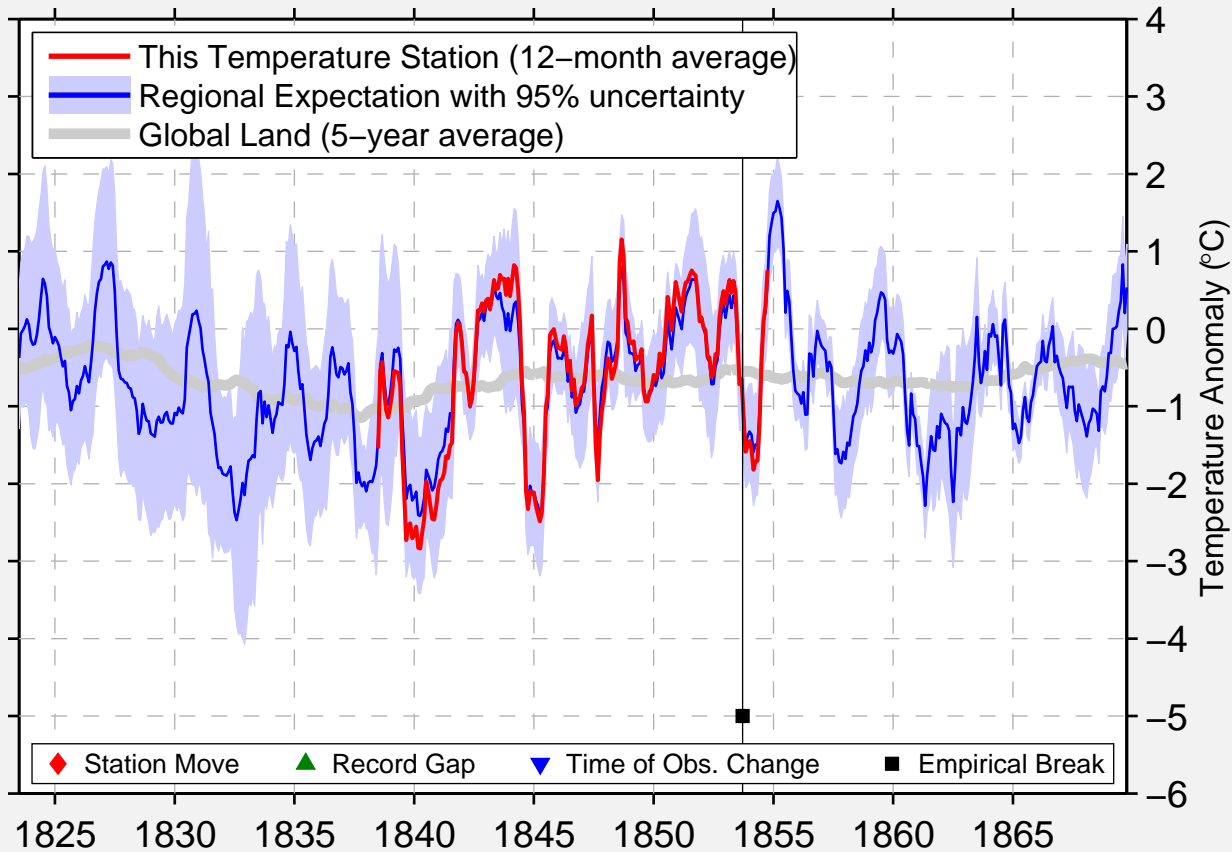

SSAREPTA USSR

48.500 N, 44.600 E (Russia)

◆ Station Move ▲ Record Gap ▼ Time of Obs. Change ■ Empirical Break