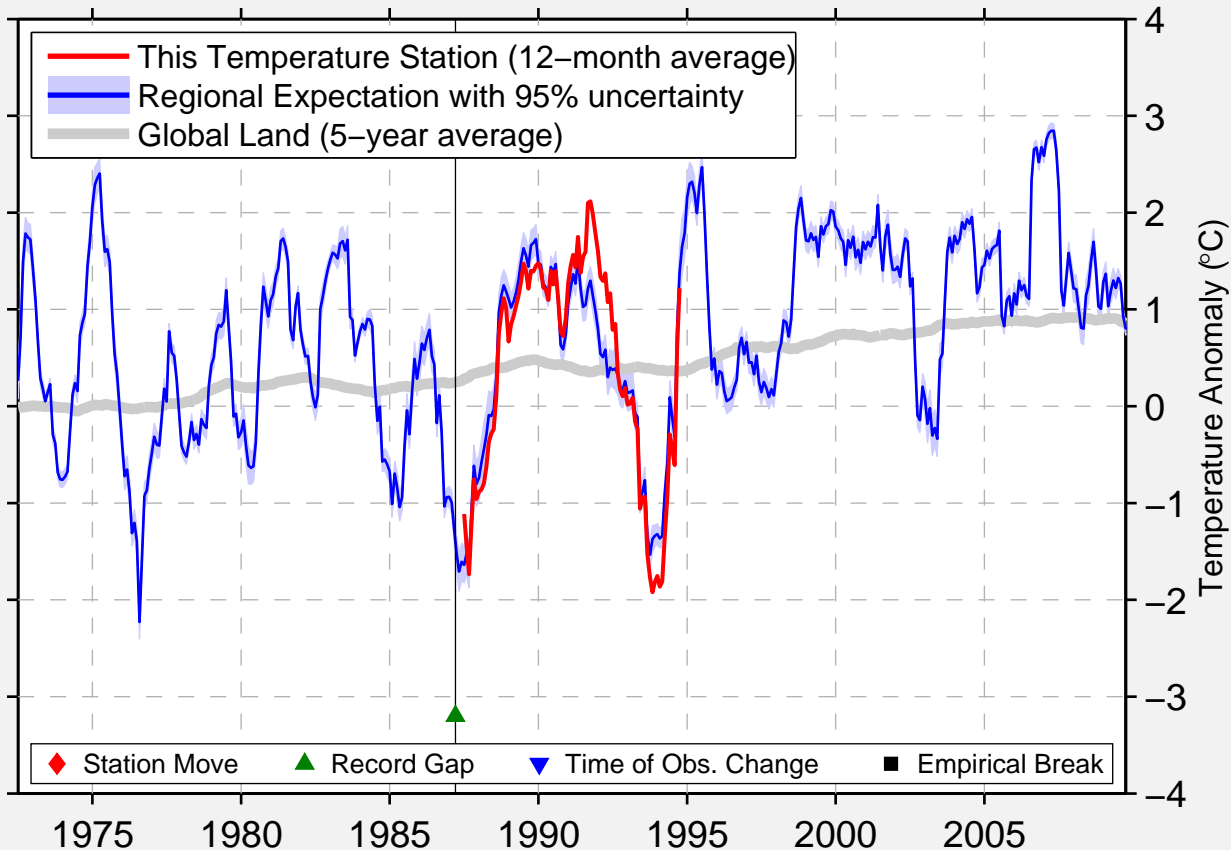

KHARABALI

47.417 N, 47.250 E (Russia)

Data Quality Controlled and Aligned at Breakpoints

Berkeley Earth