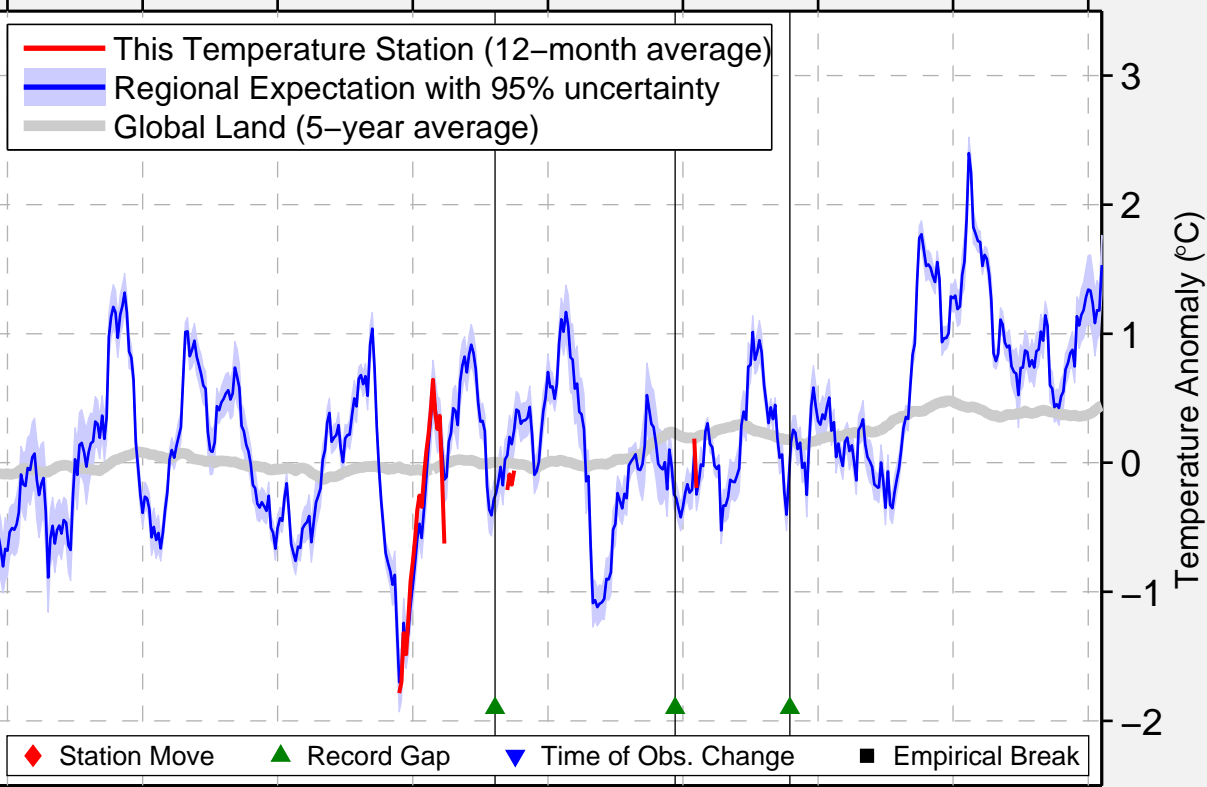

MATAY-IN-KHABAROV

47.367 N, 135.633 E (Russia)

1955 1960 1965 1970 1975 1980 1985 1990 1995

Data Quality Controlled and Aligned at Breakpoints

Berkeley Earth