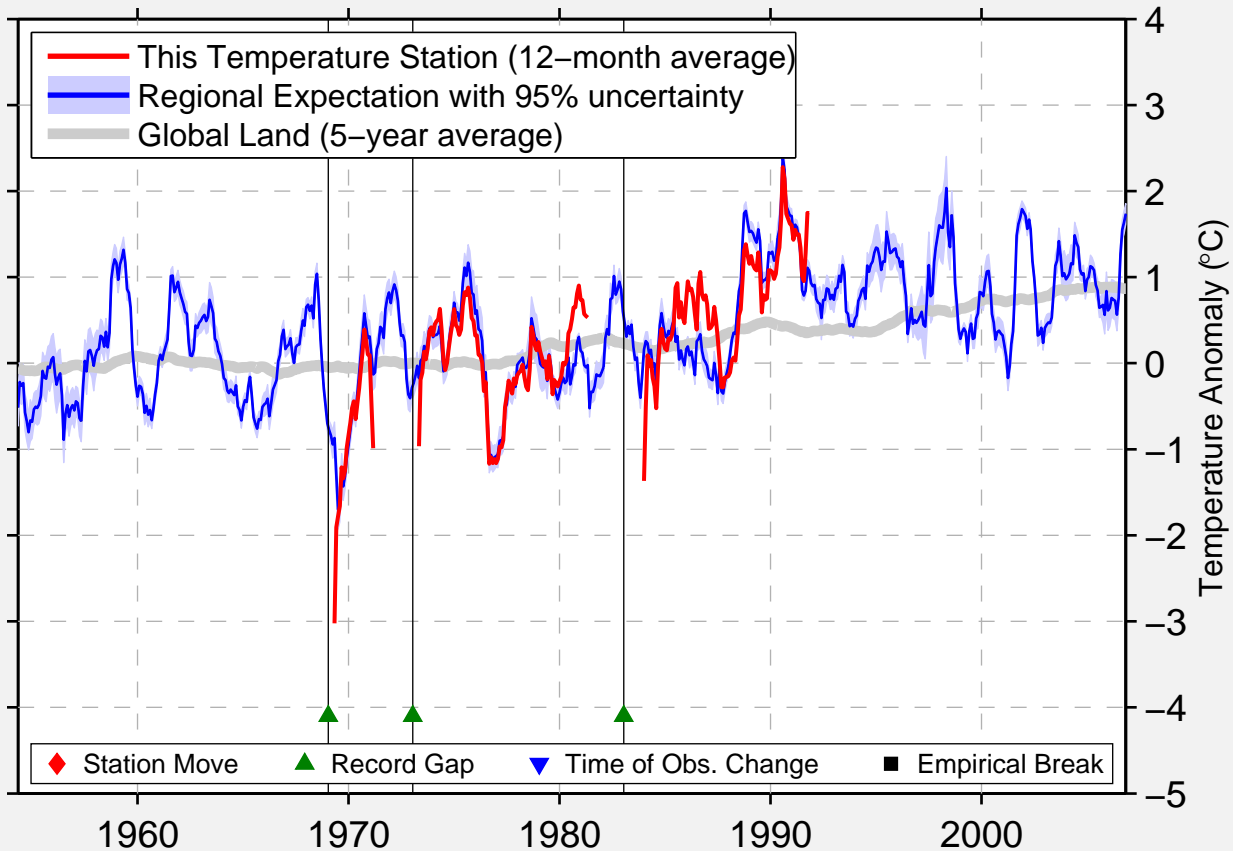

GAMCANZA

46.683 N, 136.267 E (Russia)

Data Quality Controlled and Aligned at Breakpoints

Berkeley Earth