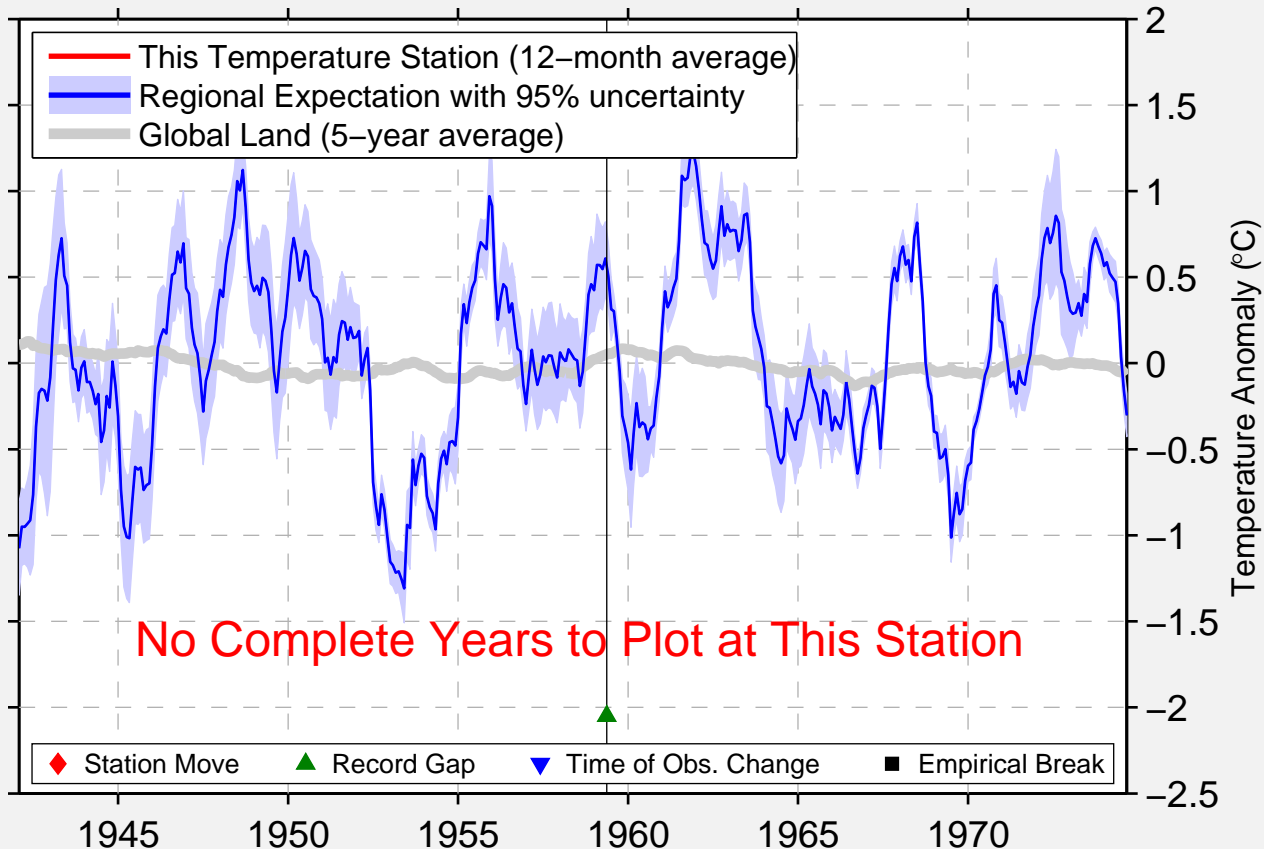

# TOKKARI-ISO KUAIL IS

45.433 N, 145.917 E (Russia)

No Complete Years to Plot at This Station