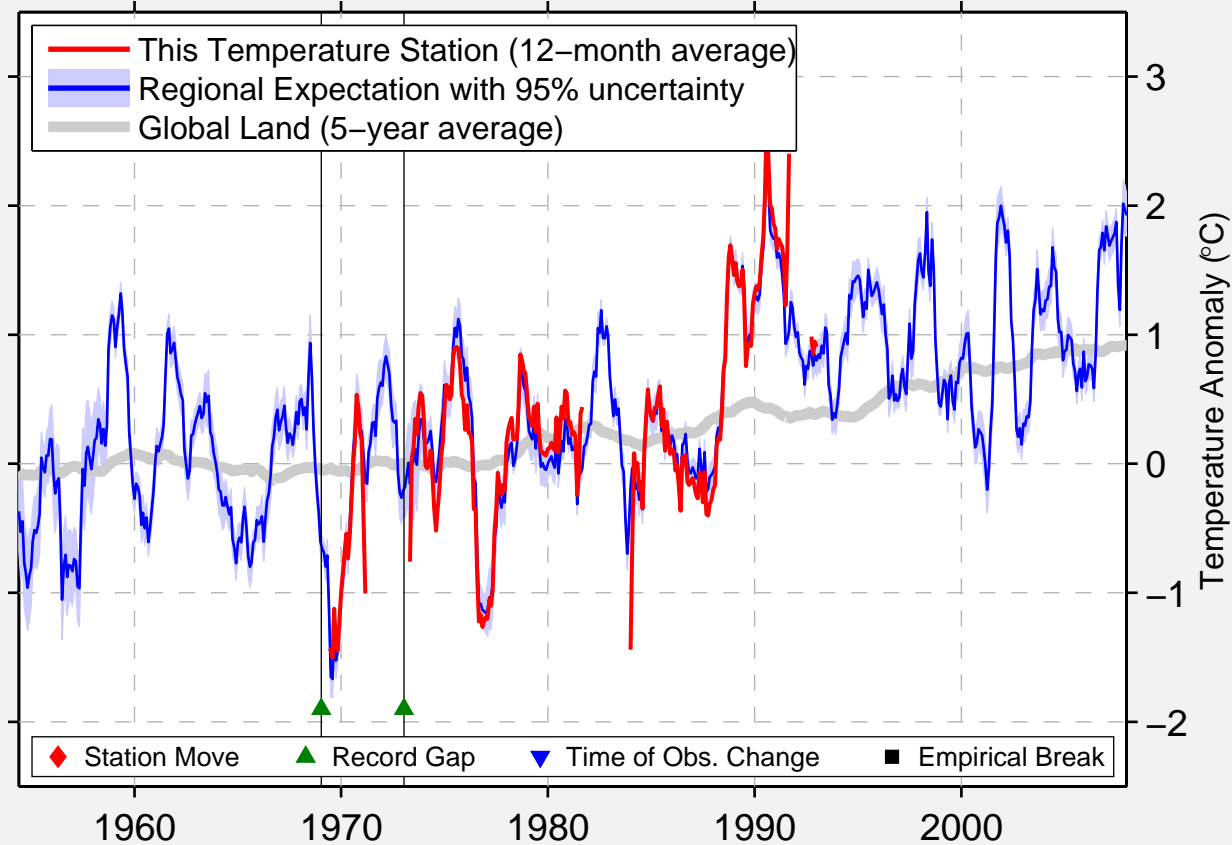

# UST-KOLUMBE

45.267 N, 135.500 E (Russia)

Data Quality Controlled and Aligned at Breakpoints

Berkeley Earth