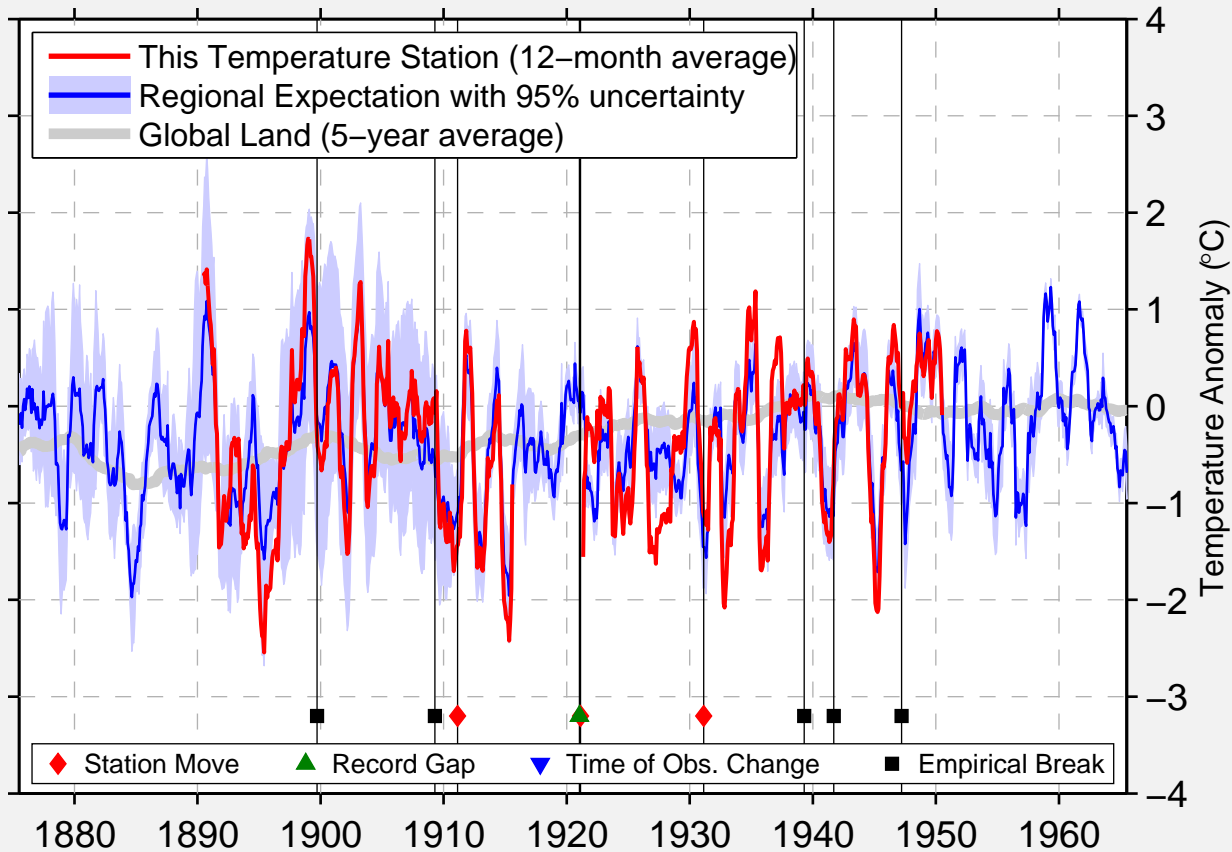

NIKOLSK USSURIYSKY USSR

43.850 N, 132.000 E (Russia)

Data Quality Controlled and Aligned at Breakpoints

Berkeley Earth