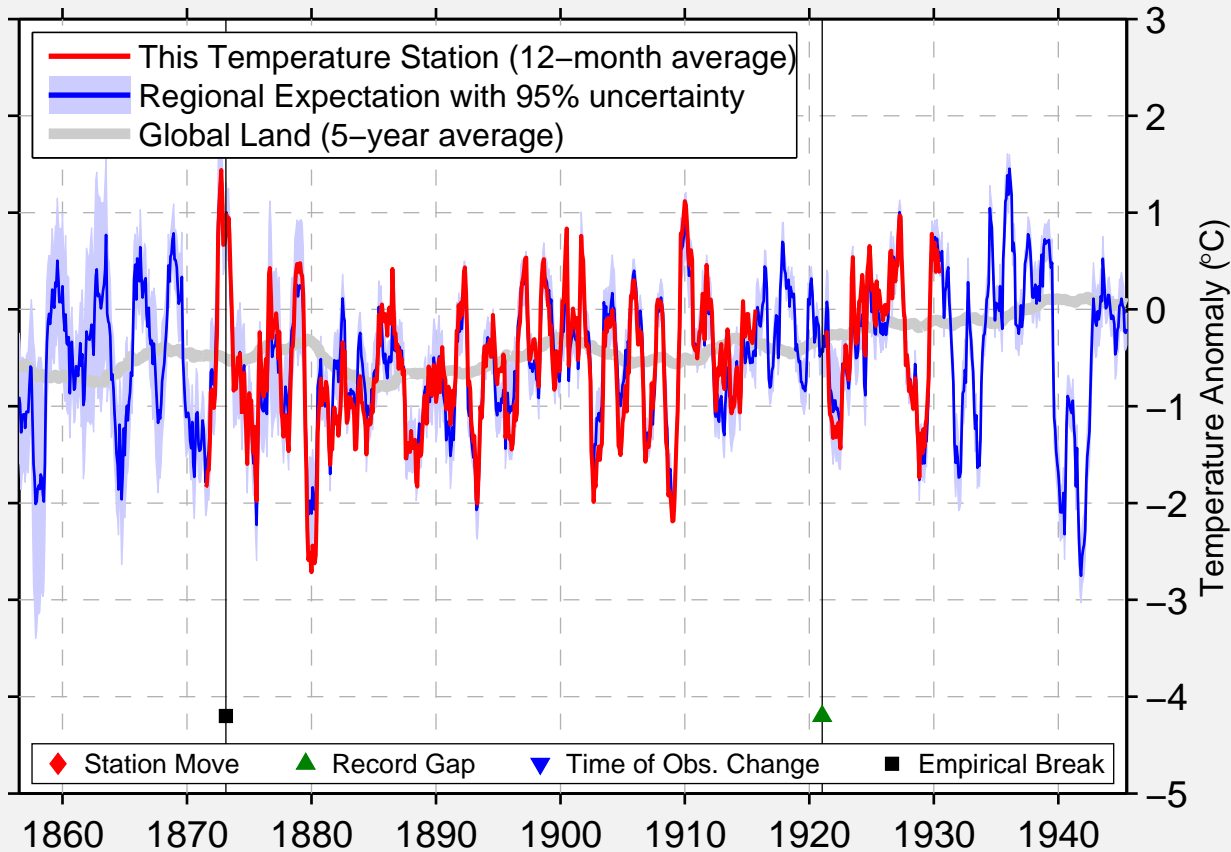

# BAIA MARE RUMANIA

47.600 N, 23.600 E (Romania)

Data Quality Controlled and Aligned at Breakpoints

Berkeley Earth