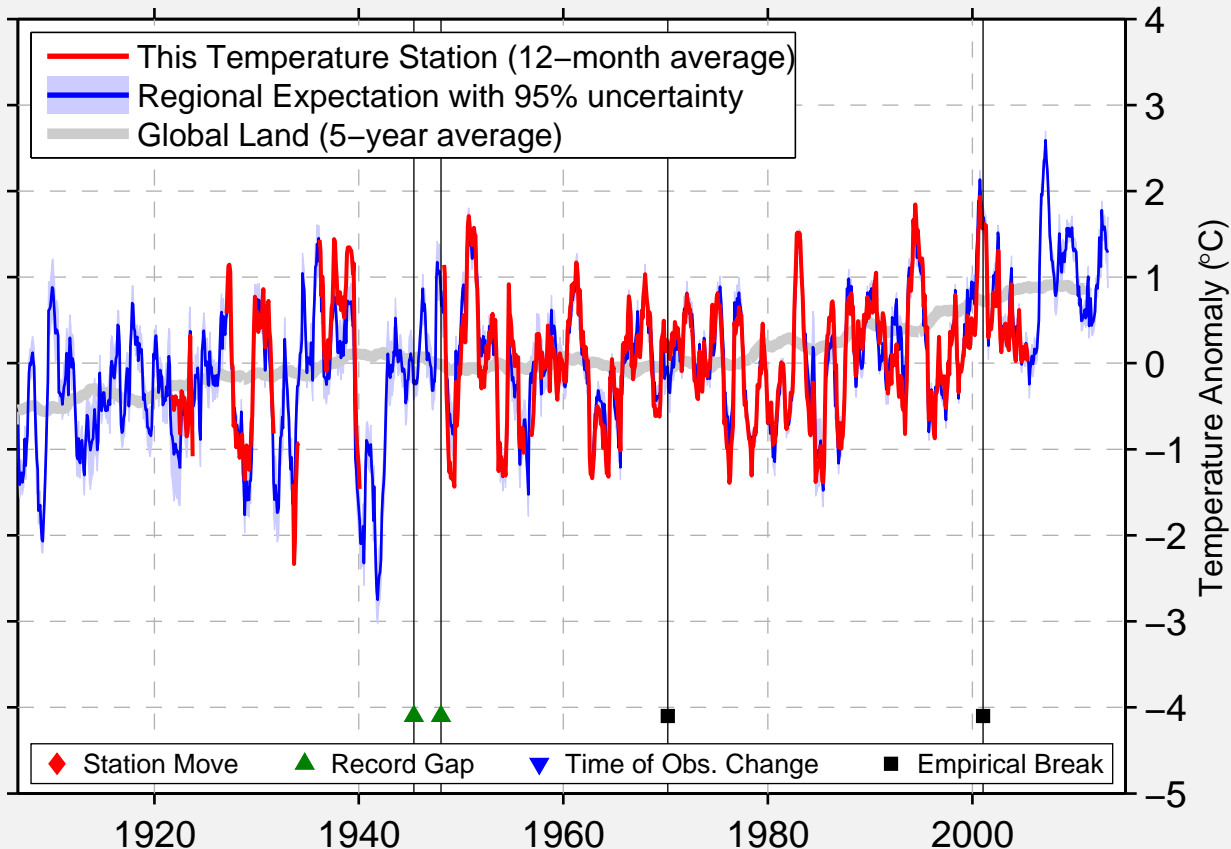

CLUJ NAPOCA

46.783 N, 23.567 E (Romania)

Data Quality Controlled and Aligned at Breakpoints

Berkeley Earth