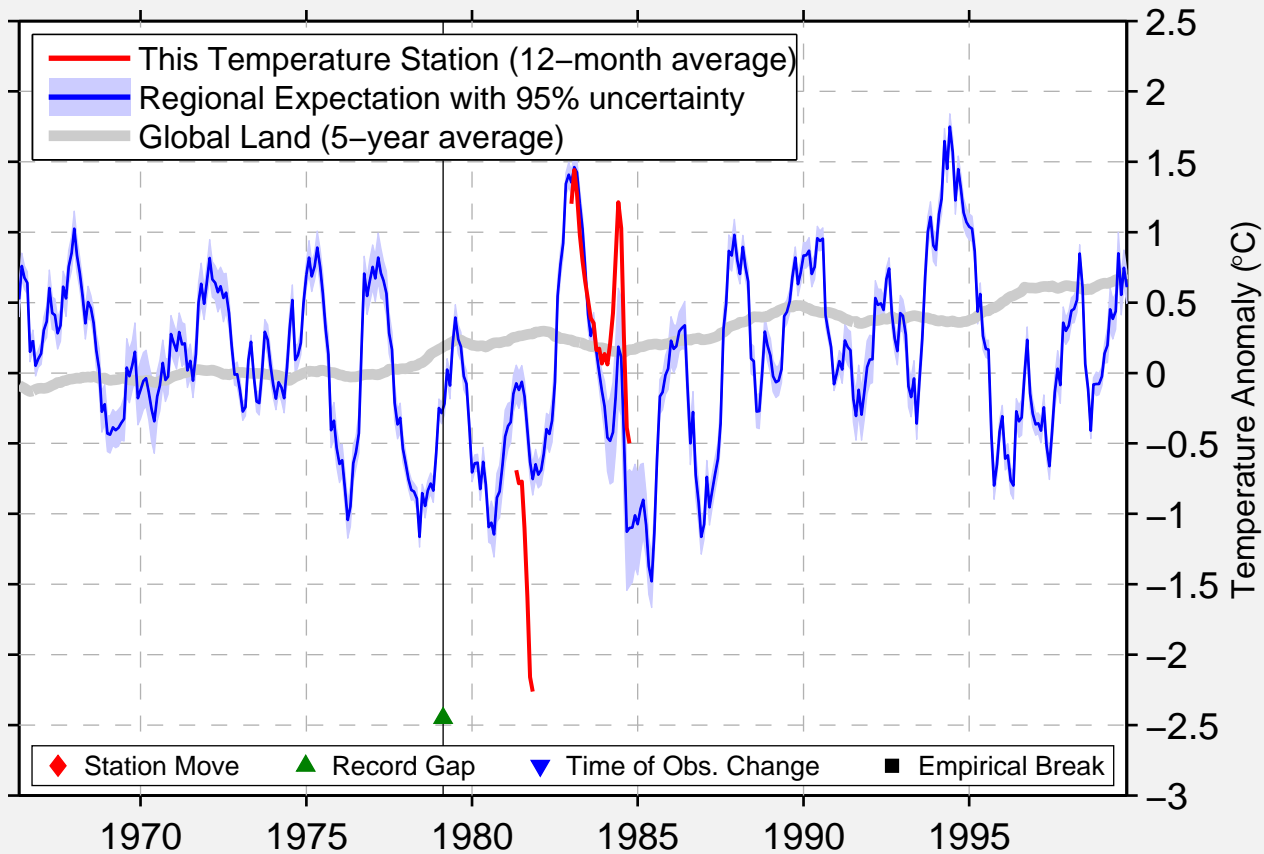

CLUJ-NAPOCA/SOMESEN

46.783 N, 23.567 E (Romania)

Data Quality Controlled and Aligned at Breakpoints

Berkeley Earth