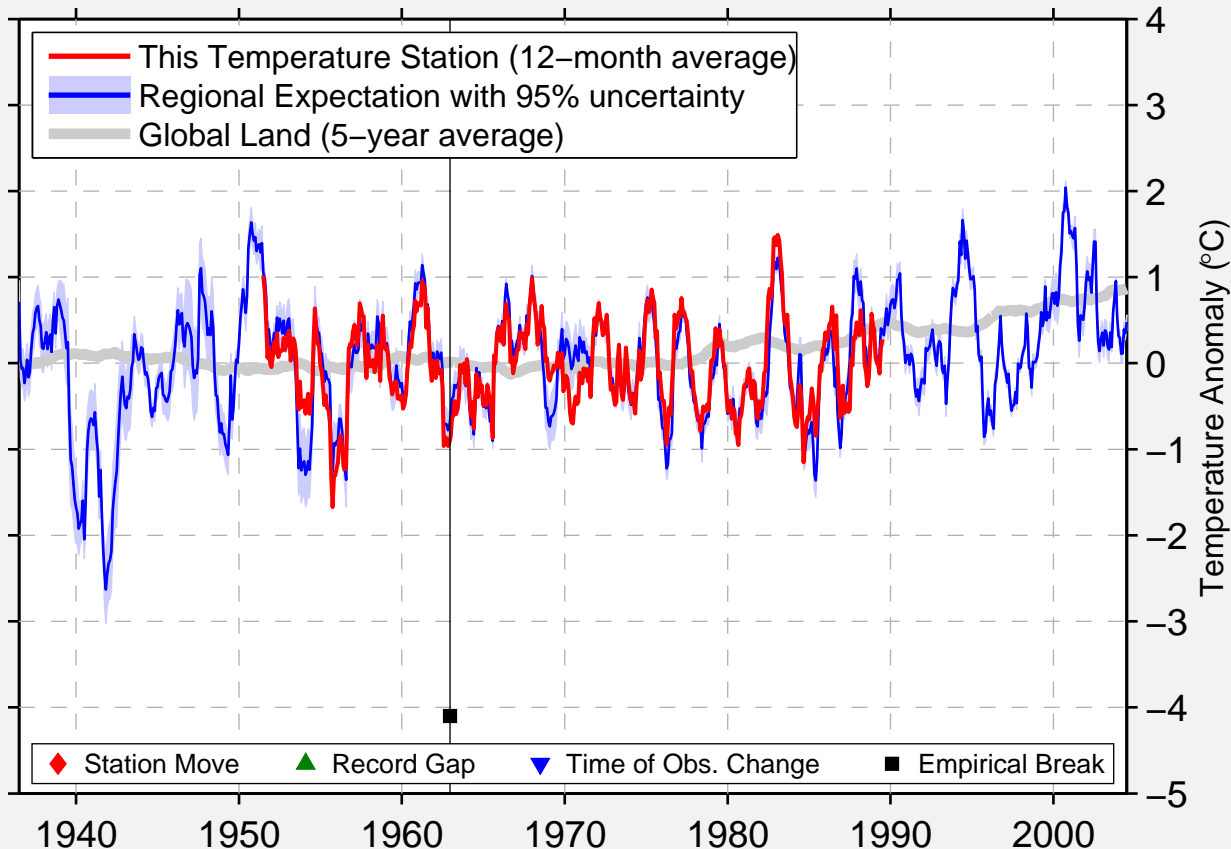

BAISOARA

46.500 N, 23.400 E (Romania)

Data Quality Controlled and Aligned at Breakpoints

Berkeley Earth