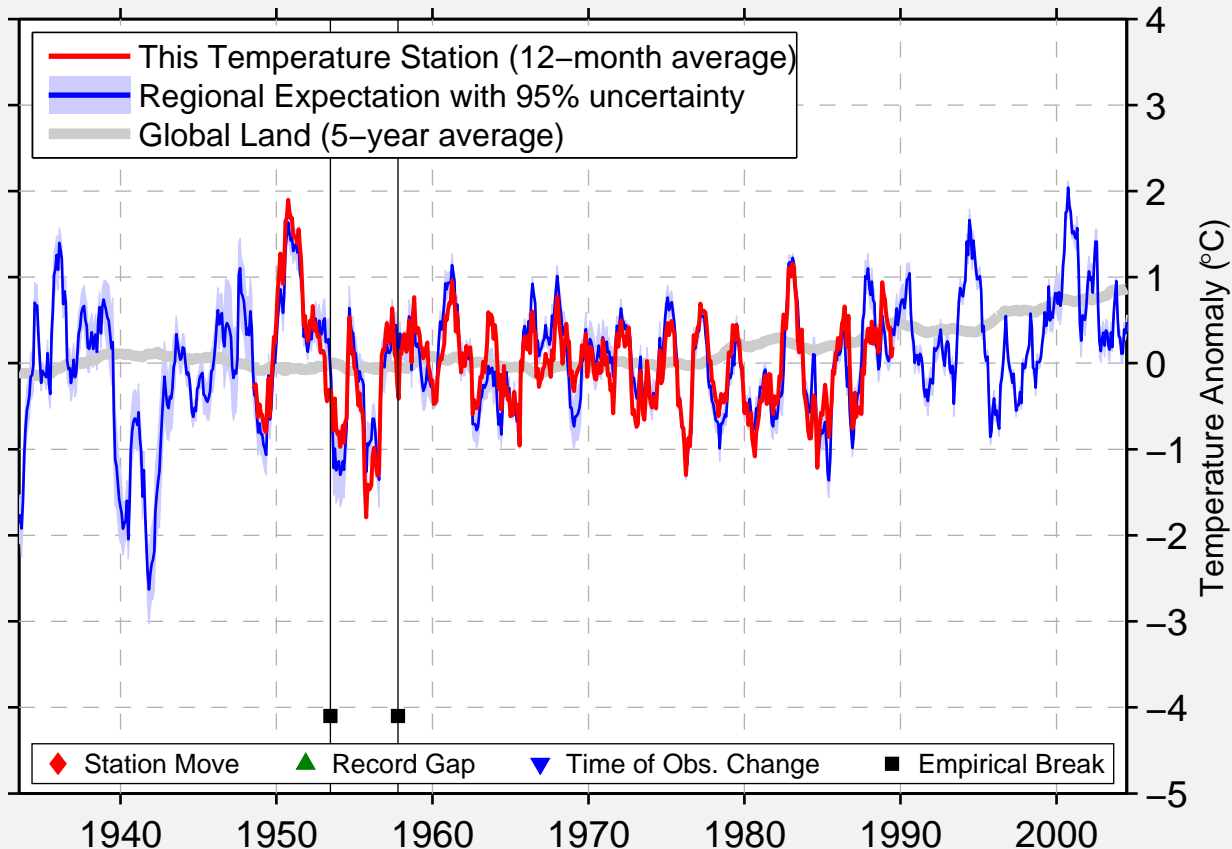

PALTINIS

45.700 N, 23.500 E (Romania)

Data Quality Controlled and Aligned at Breakpoints

Berkeley Earth