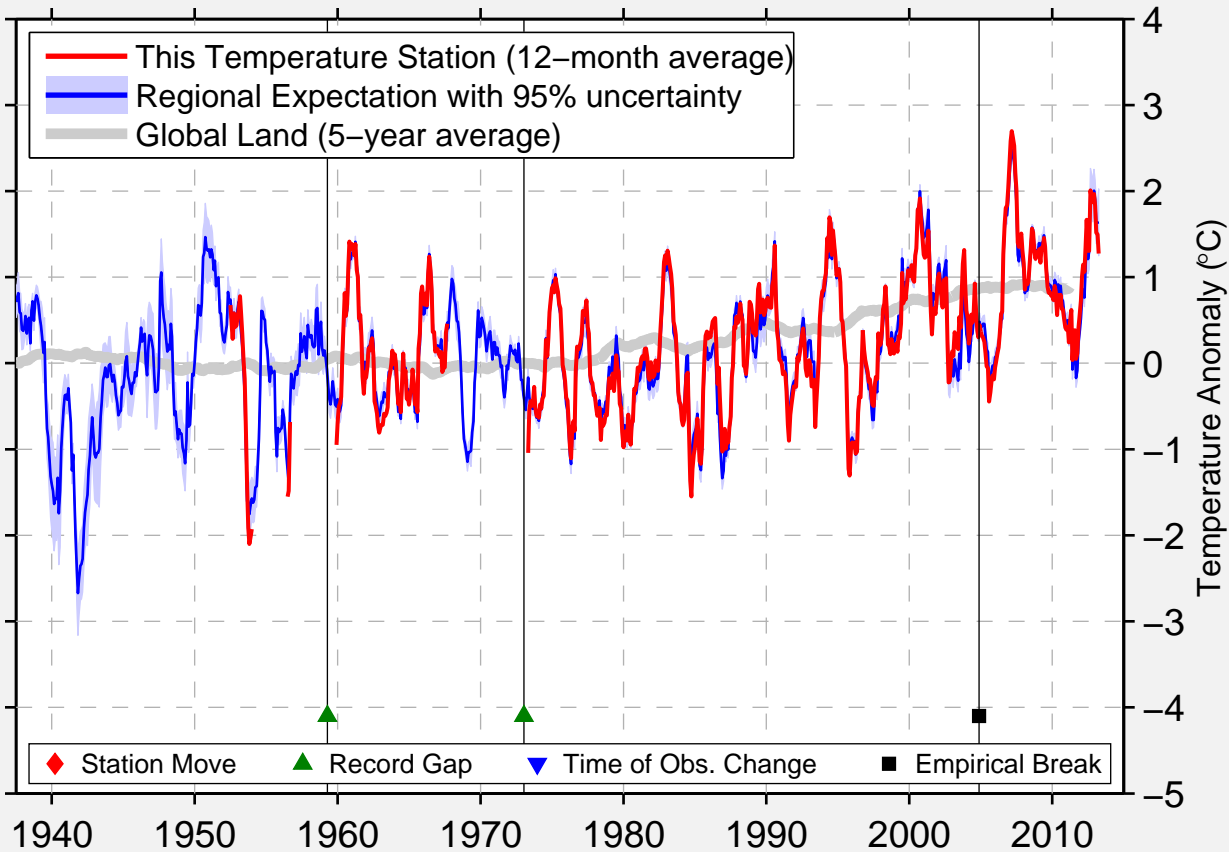

BUCURESTI INMH-BANE

44.483 N, 26.117 E (Romania)

Data Quality Controlled and Aligned at Breakpoints

Berkeley Earth