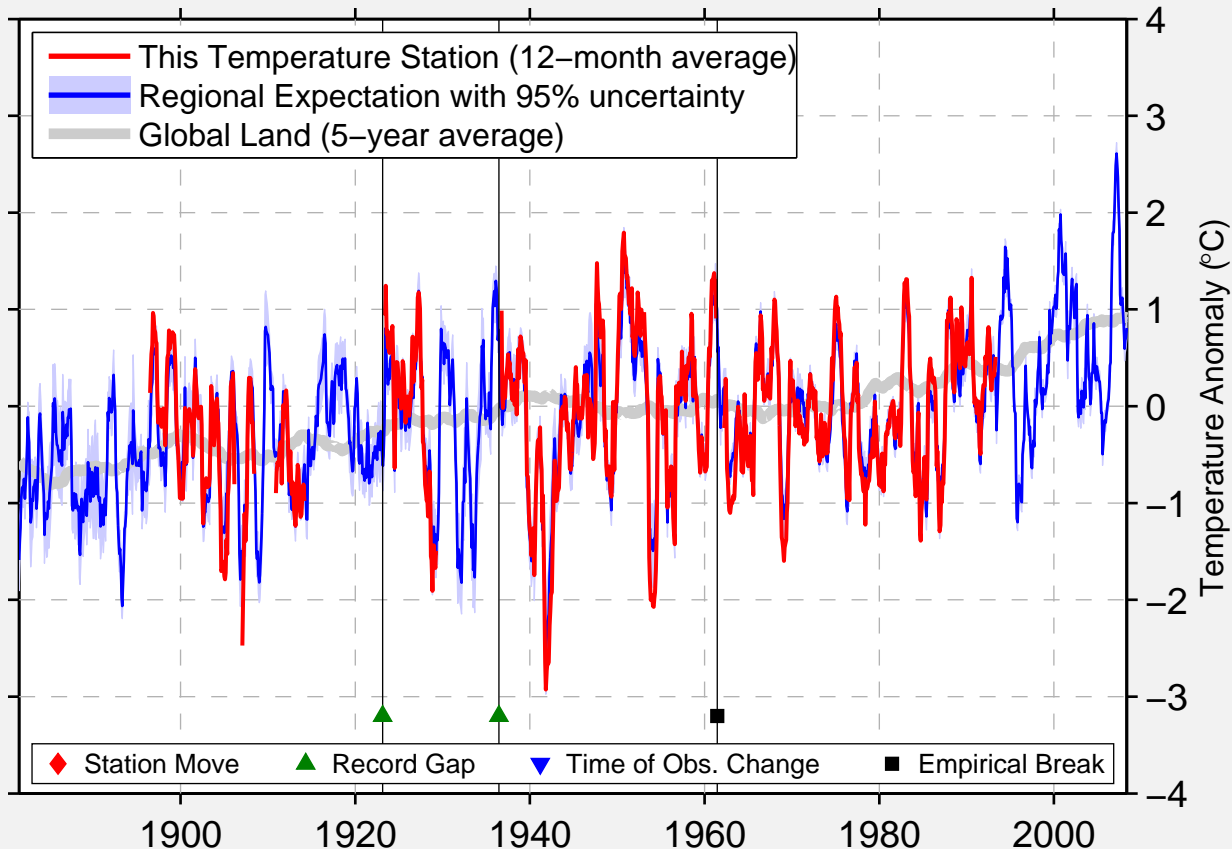

TURNU MAGURELE

43.750 N, 24.883 E (Romania)

Data Quality Controlled and Aligned at Breakpoints

Berkeley Earth