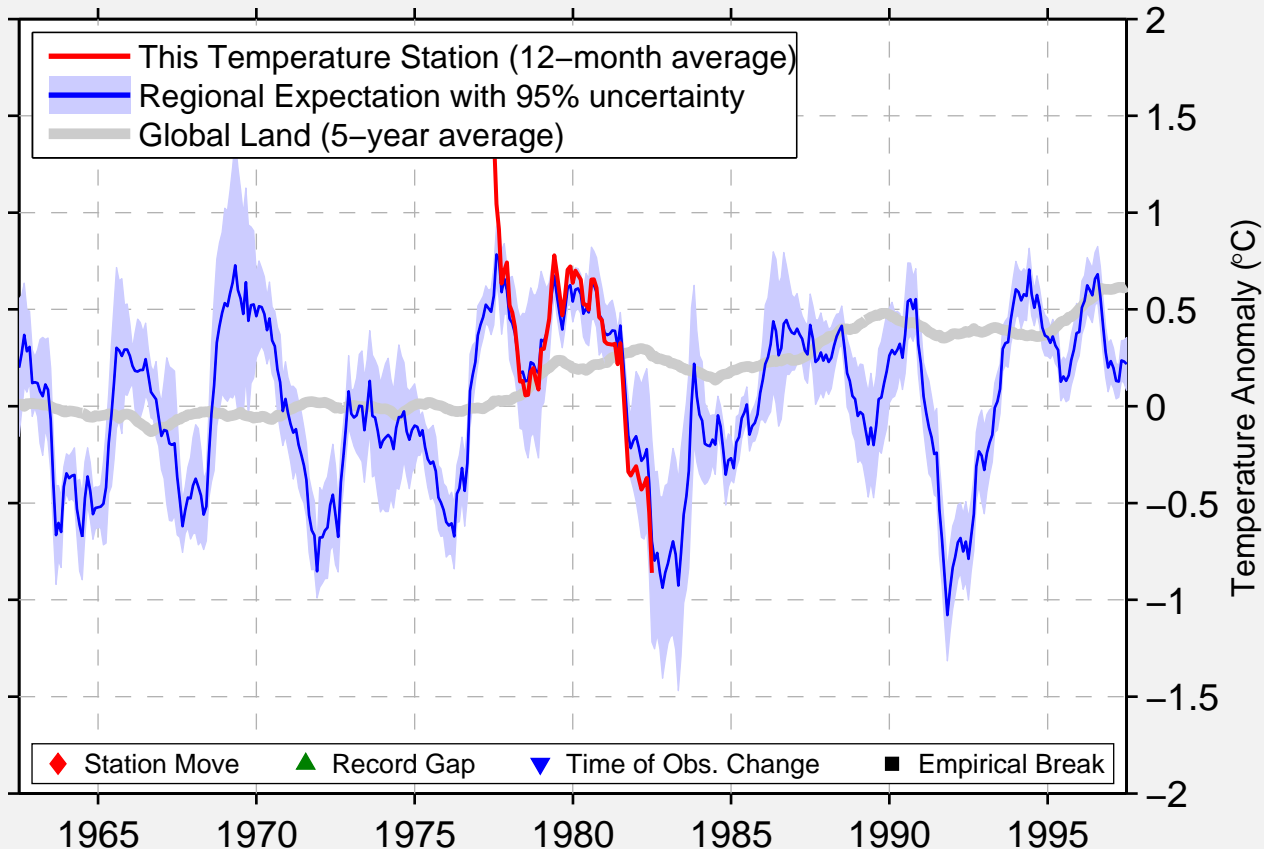

# DOHA INTL AIRPORT

25.267 N, 51.550 E (Qatar)

Data Quality Controlled and Aligned at Breakpoints

Berkeley Earth