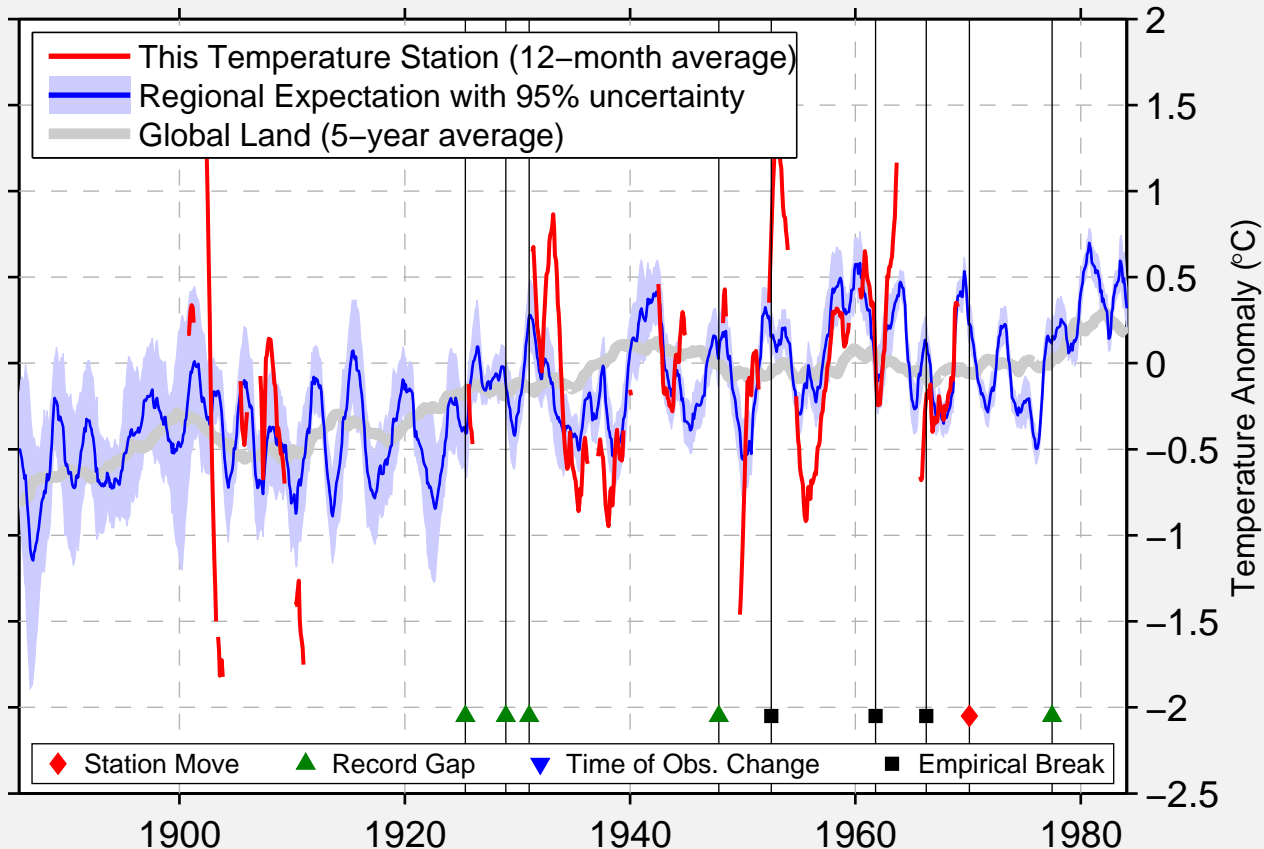

# CIDRA 1 E

18.183 N, 66.150 W (Puerto Rico [United States])

Data Quality Controlled and Aligned at Breakpoints

Berkeley Earth