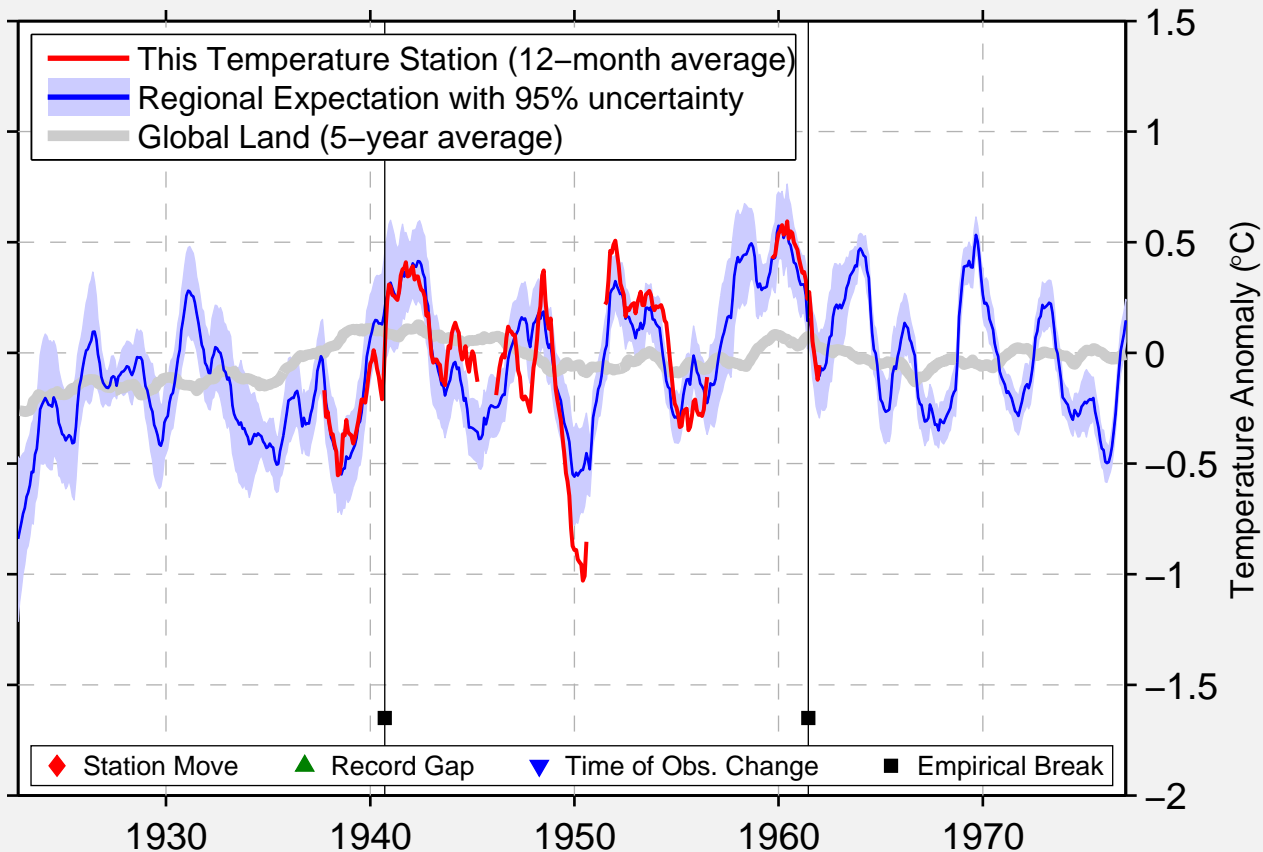

GUINEO RESERVOIR

18.167 N, 66.533 W (Puerto Rico [United States])

Data Quality Controlled and Aligned at Breakpoints

Berkeley Earth