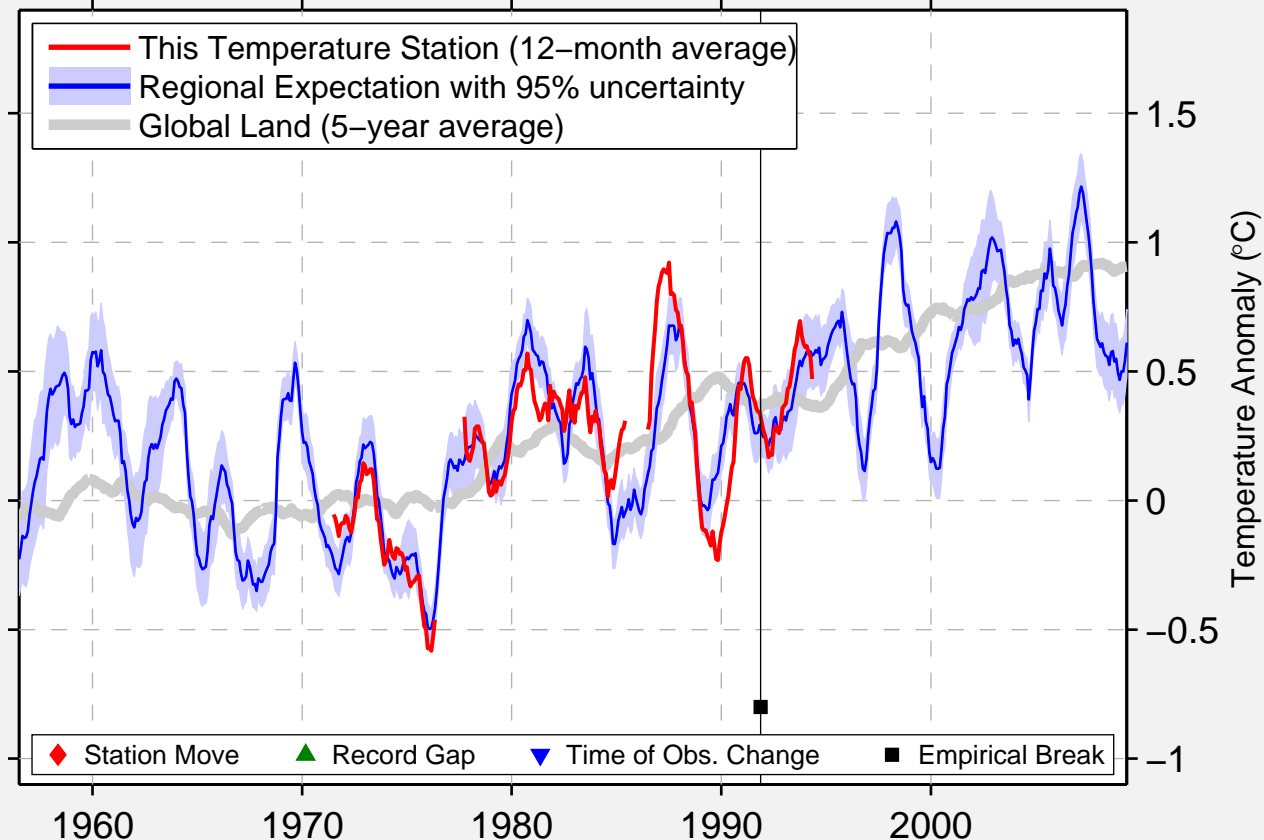

YABUCOA 1 NNE

18.063 N, 65.873 W (Puerto Rico [United States])

Data Quality Controlled and Aligned at Breakpoints

Berkeley Earth