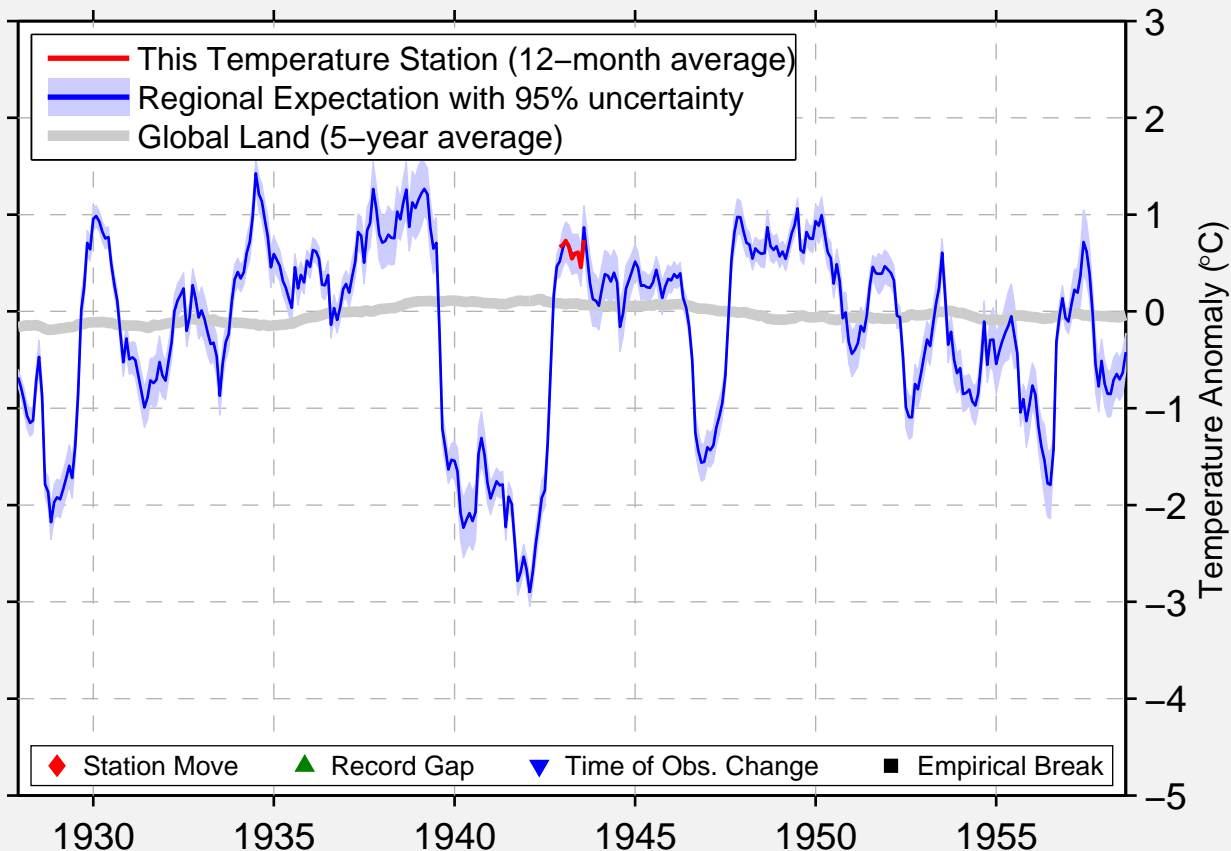

# SLUPSK/REDZIKOWO

54.475 N, 17.058 E (Poland)

Data Quality Controlled and Aligned at Breakpoints

Berkeley Earth