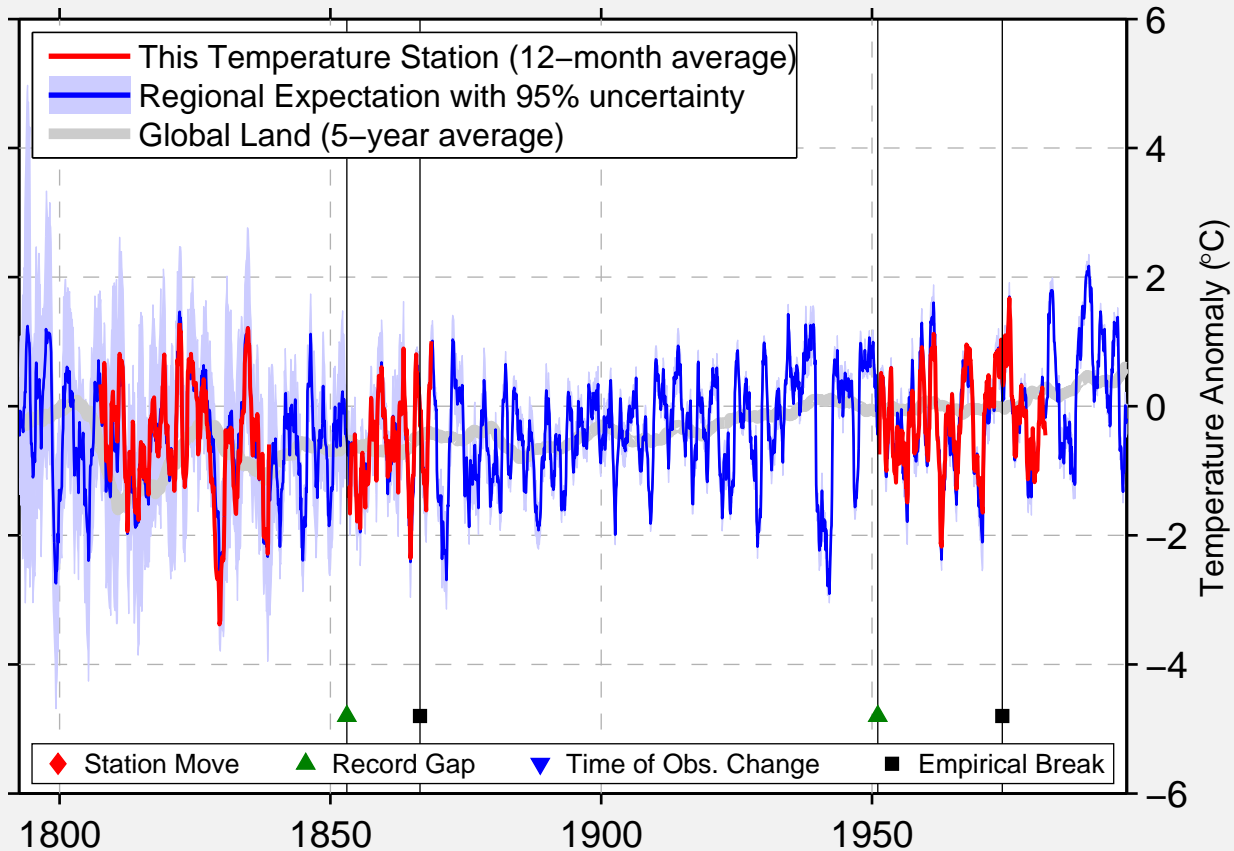

GDANSK-WRZESZCZ

54.400 N, 18.600 E (Poland)

Data Quality Controlled and Aligned at Breakpoints

Berkeley Earth