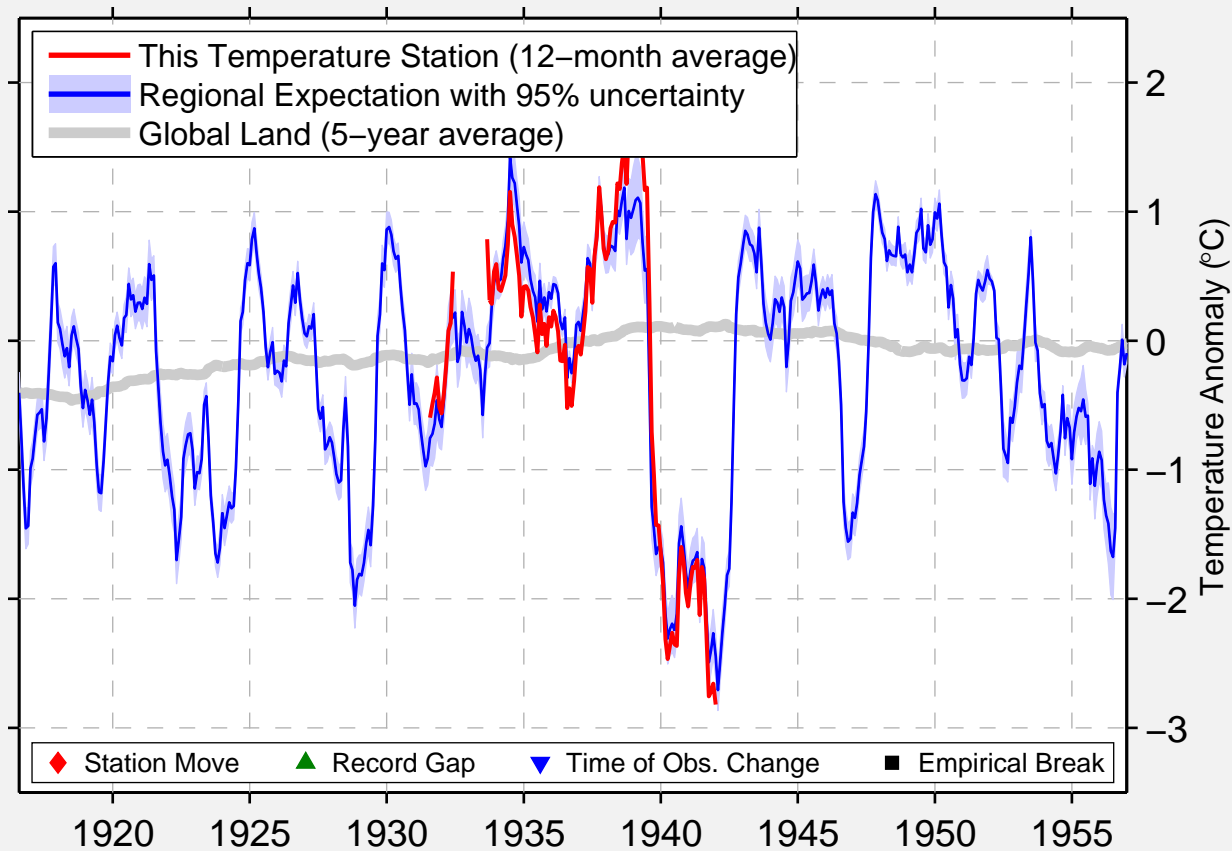

# MRZEZYNO

54.150 N, 15.300 E (Poland)

Data Quality Controlled and Aligned at Breakpoints

Berkeley Earth