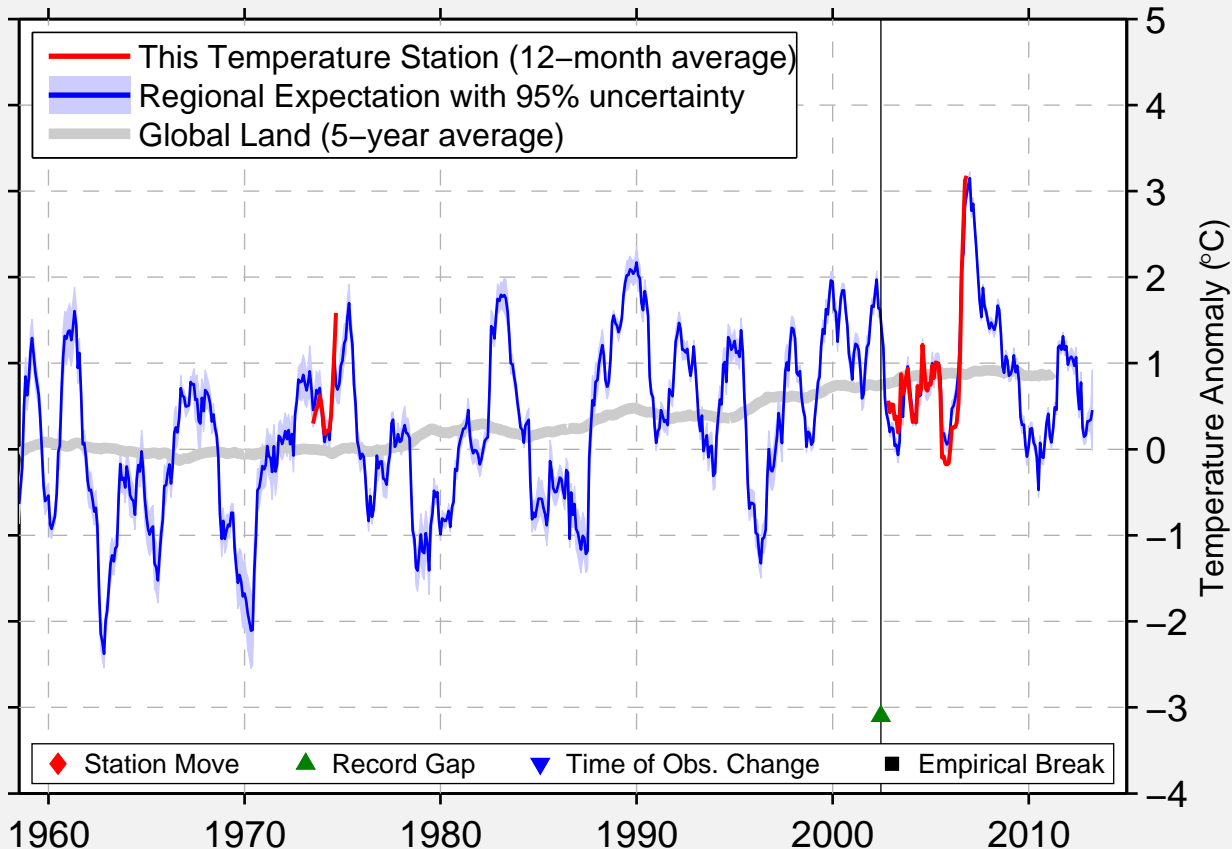

BYDGOSZCZ

53.100 N, 17.981 E (Poland)

Data Quality Controlled and Aligned at Breakpoints

Berkeley Earth