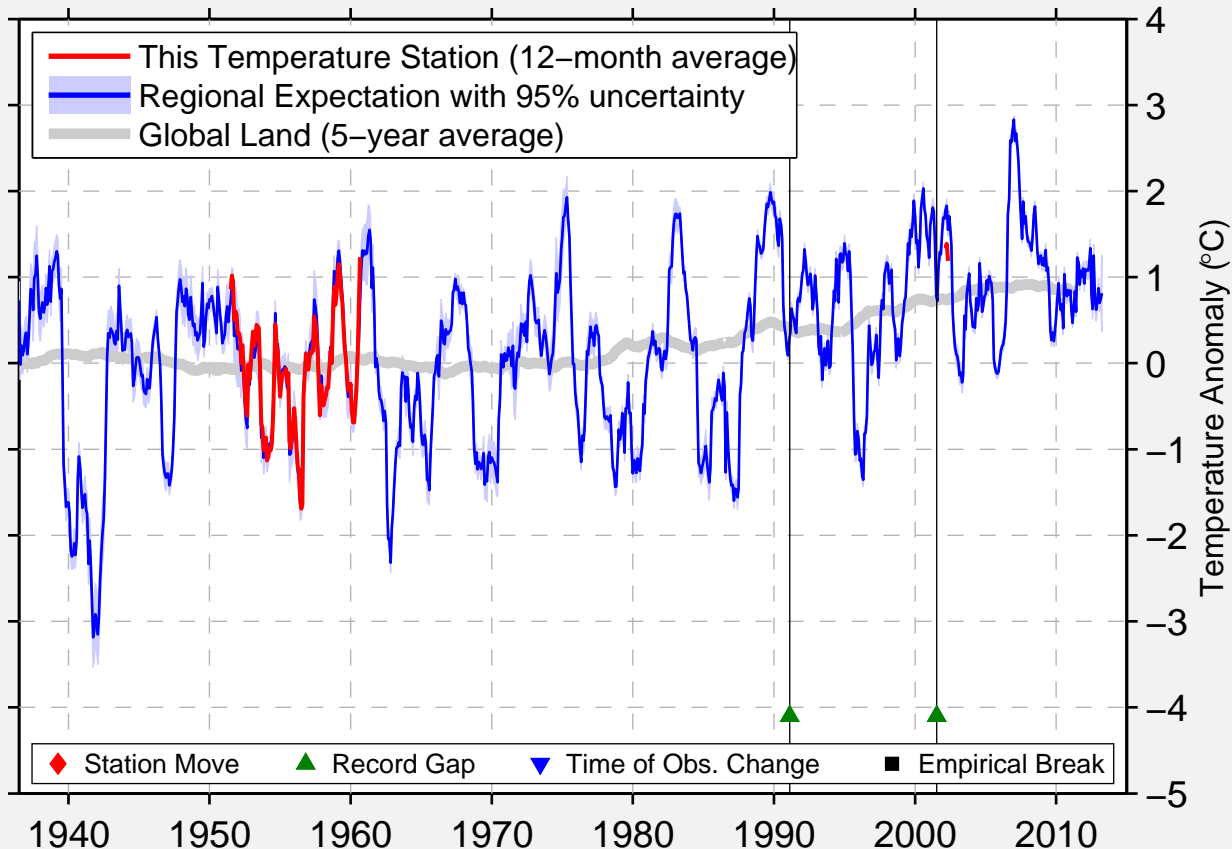

BIALA PODLASKA

52.006 N, 23.135 E (Poland)

Data Quality Controlled and Aligned at Breakpoints

Berkeley Earth