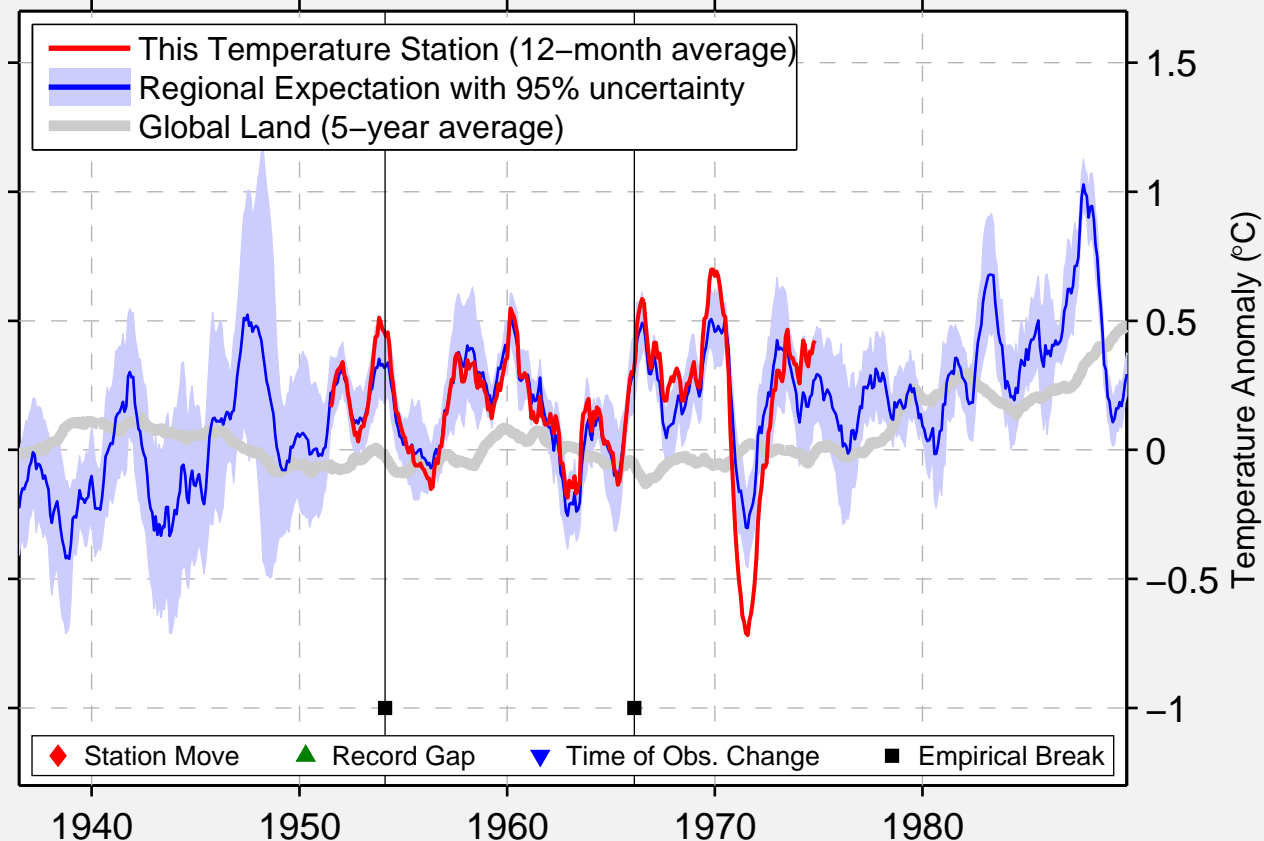

# BORONGAN

11.620 N, 125.430 E (Philippines)

Data Quality Controlled and Aligned at Breakpoints

Berkeley Earth