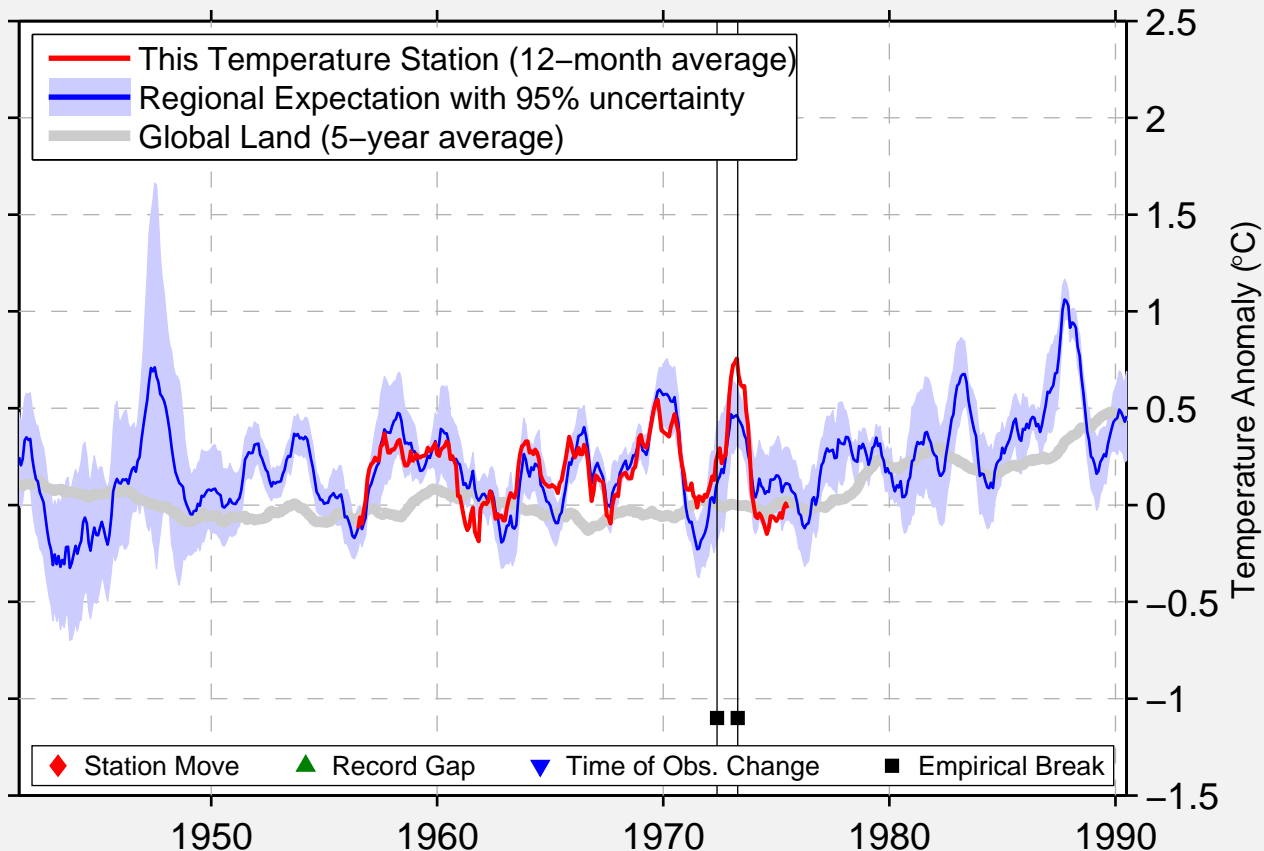

HAWAIIAN PHIL.CO.SILAY CITY

10.800 N, 122.970 E (Philippines)

Data Quality Controlled and Aligned at Breakpoints

Berkeley Earth