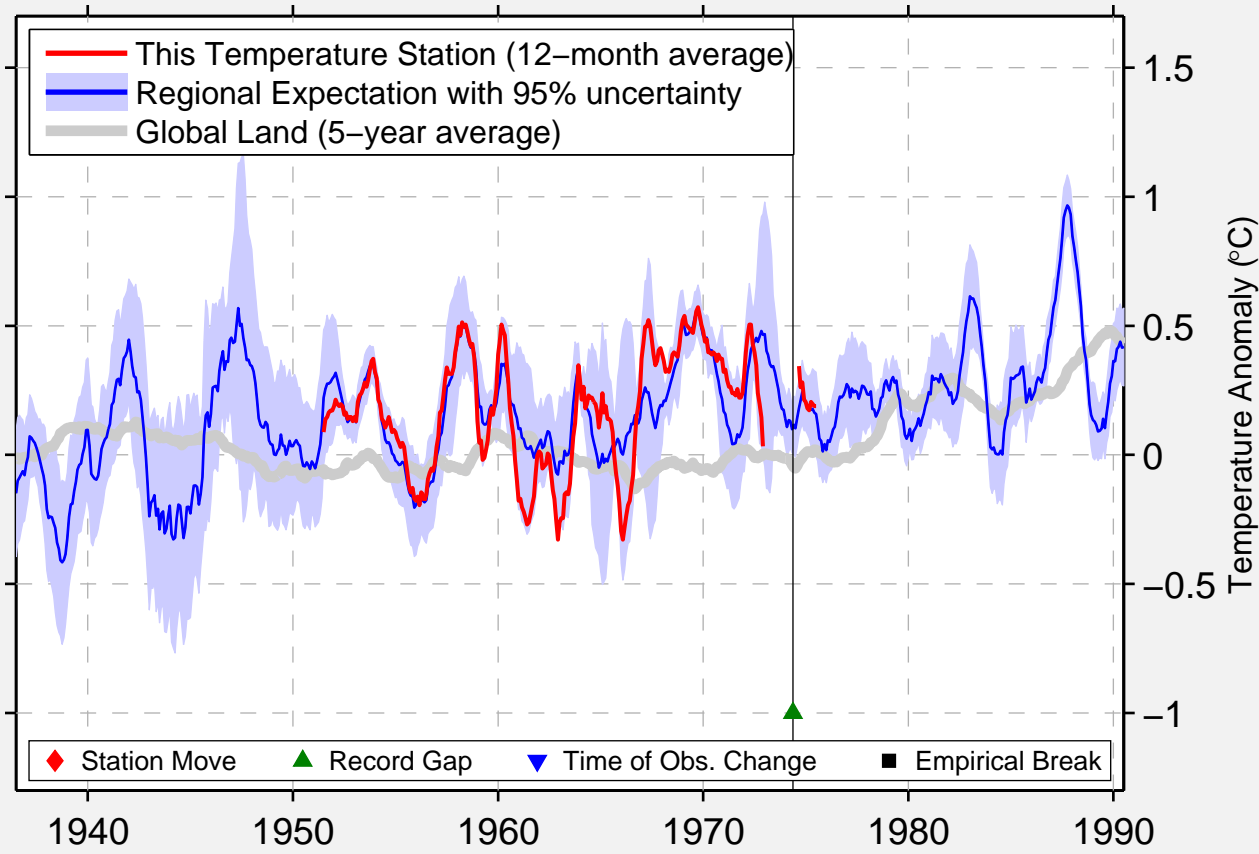

JOLO

6.050 N, 121.050 E (Philippines)

Data Quality Controlled and Aligned at Breakpoints

Berkeley Earth