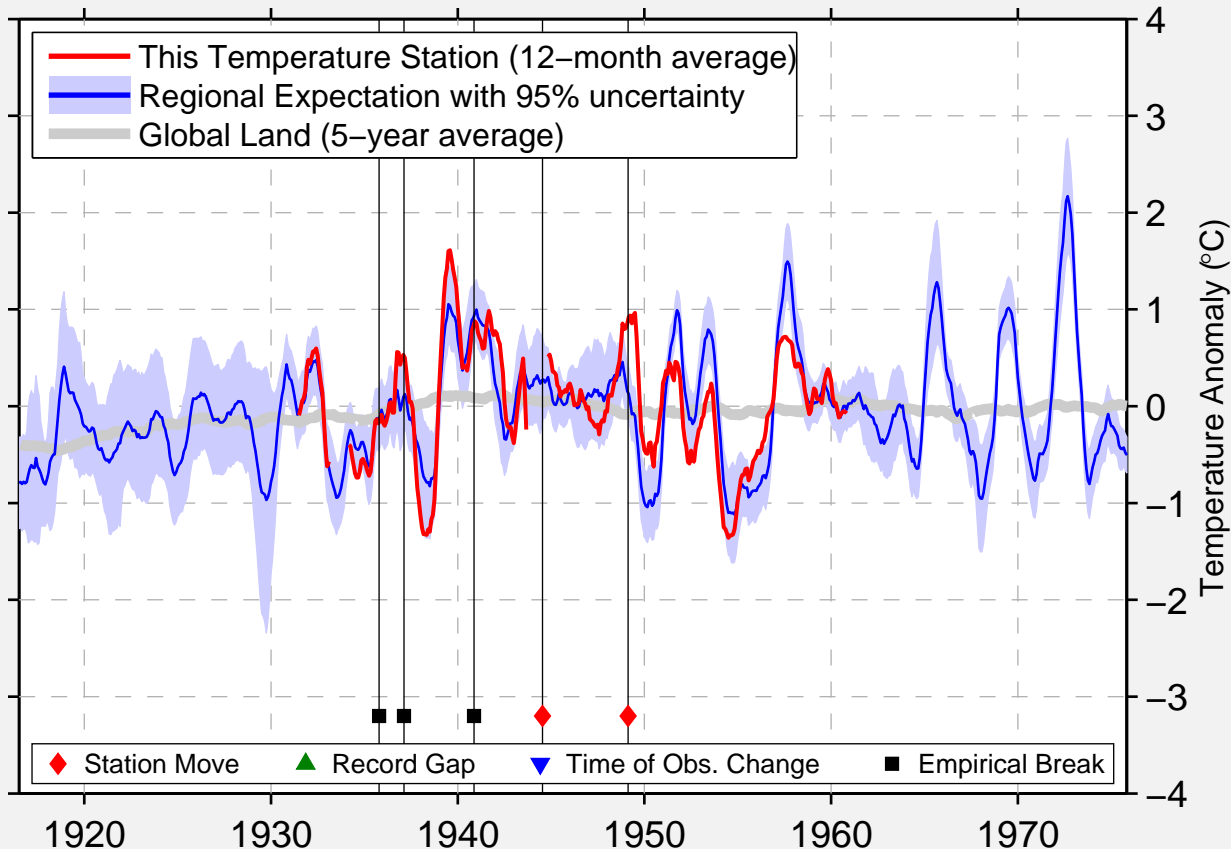

LAMBAYEQUE

6.700 S, 79.900 W (Peru)

Data Quality Controlled and Aligned at Breakpoints

Berkeley Earth