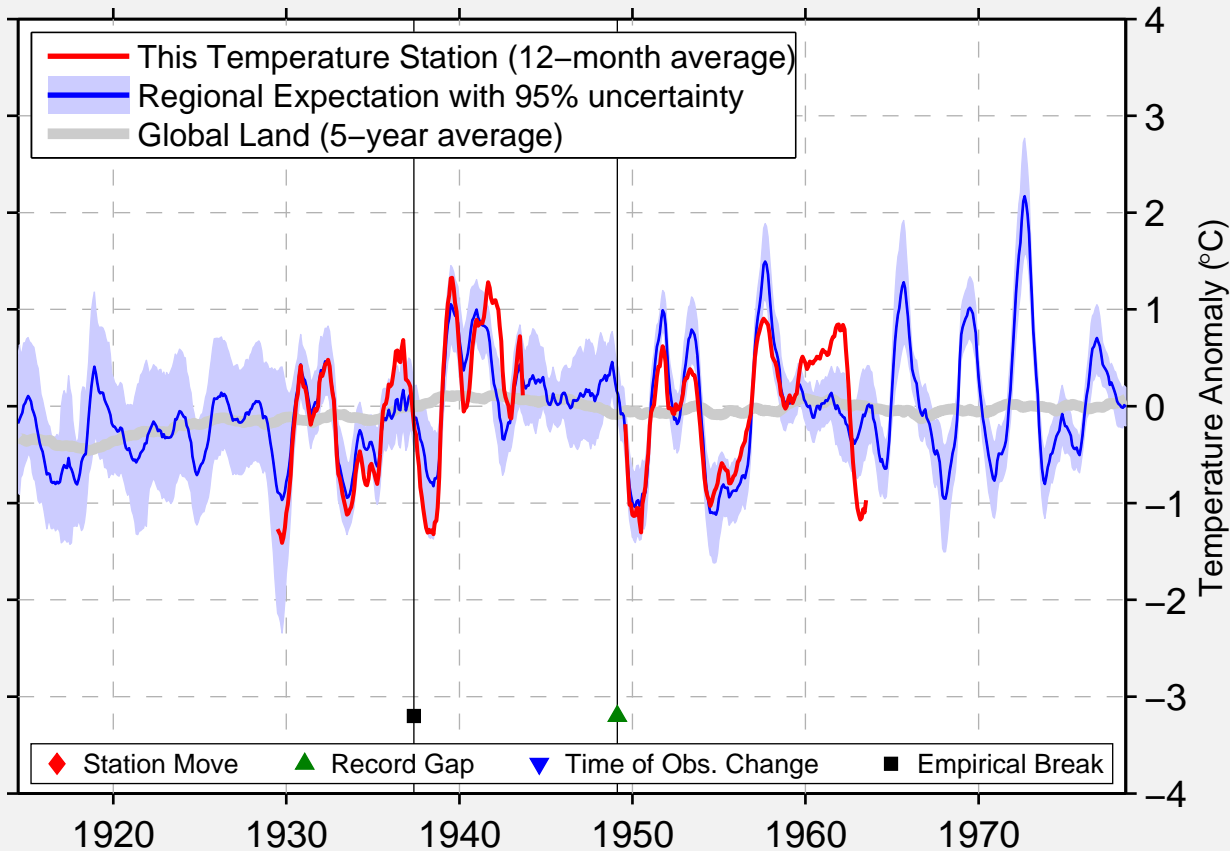

LAMBAYEQUE

6.900 S, 79.900 W (Peru)

Data Quality Controlled and Aligned at Breakpoints

Berkeley Earth