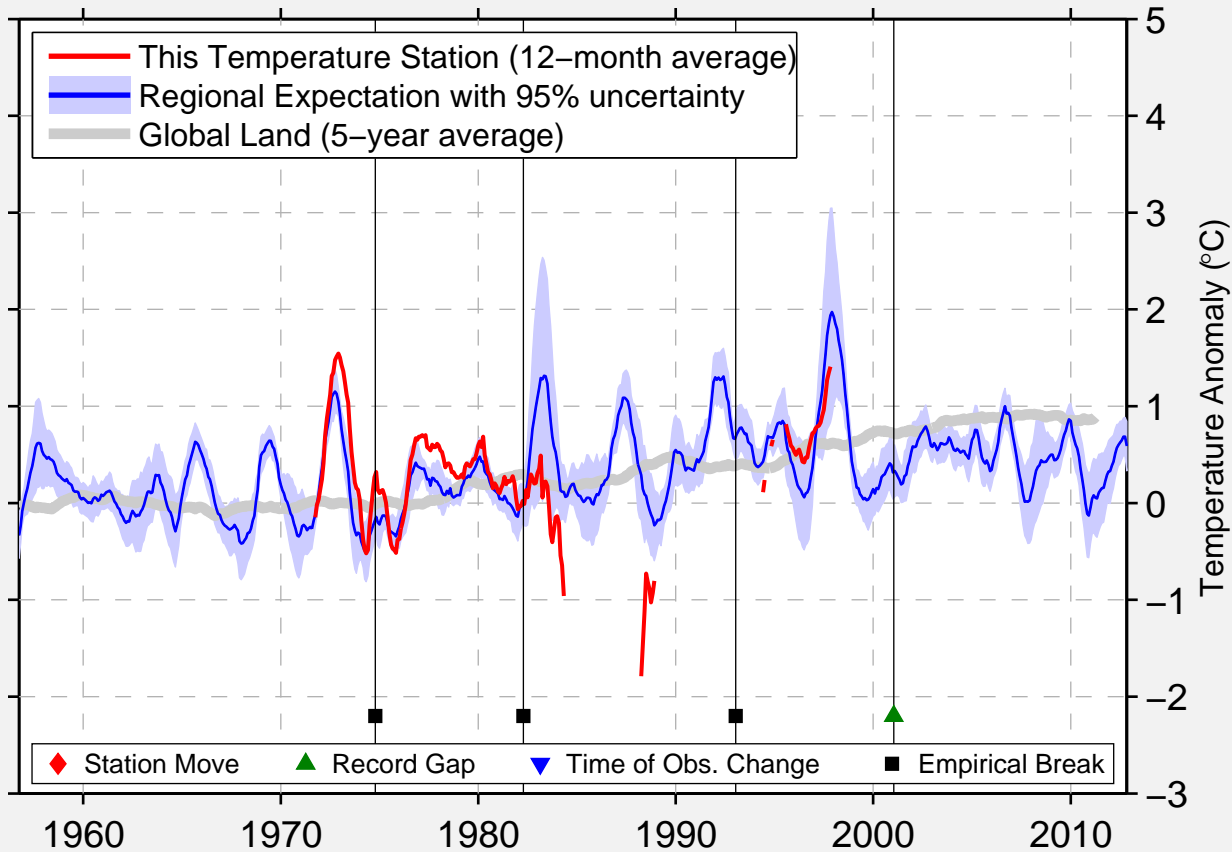

ANTA (HUARAZ)

9.447 S, 77.528 W (Peru)

Data Quality Controlled and Aligned at Breakpoints

Berkeley Earth