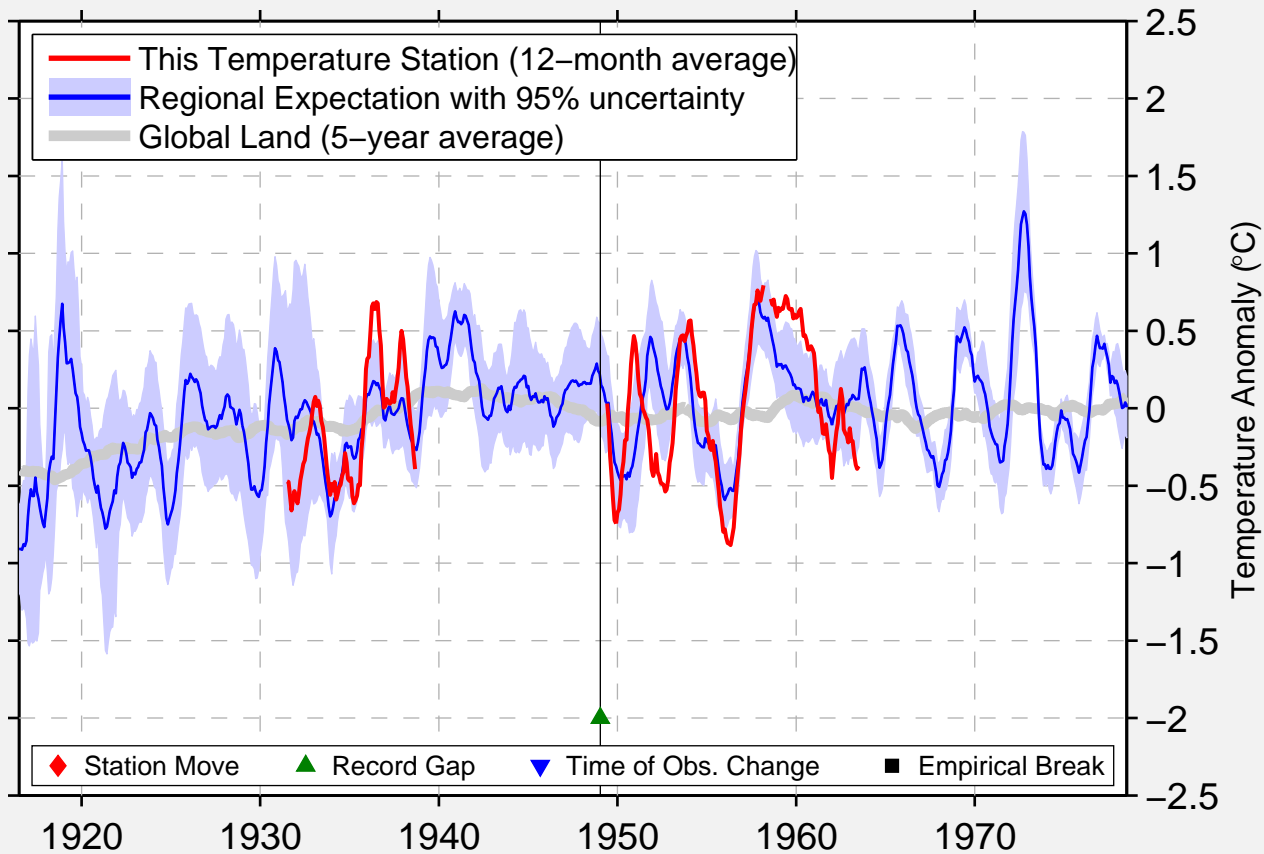

# LA OROYA

11.520 S, 75.930 W (Peru)

Data Quality Controlled and Aligned at Breakpoints

Berkeley Earth