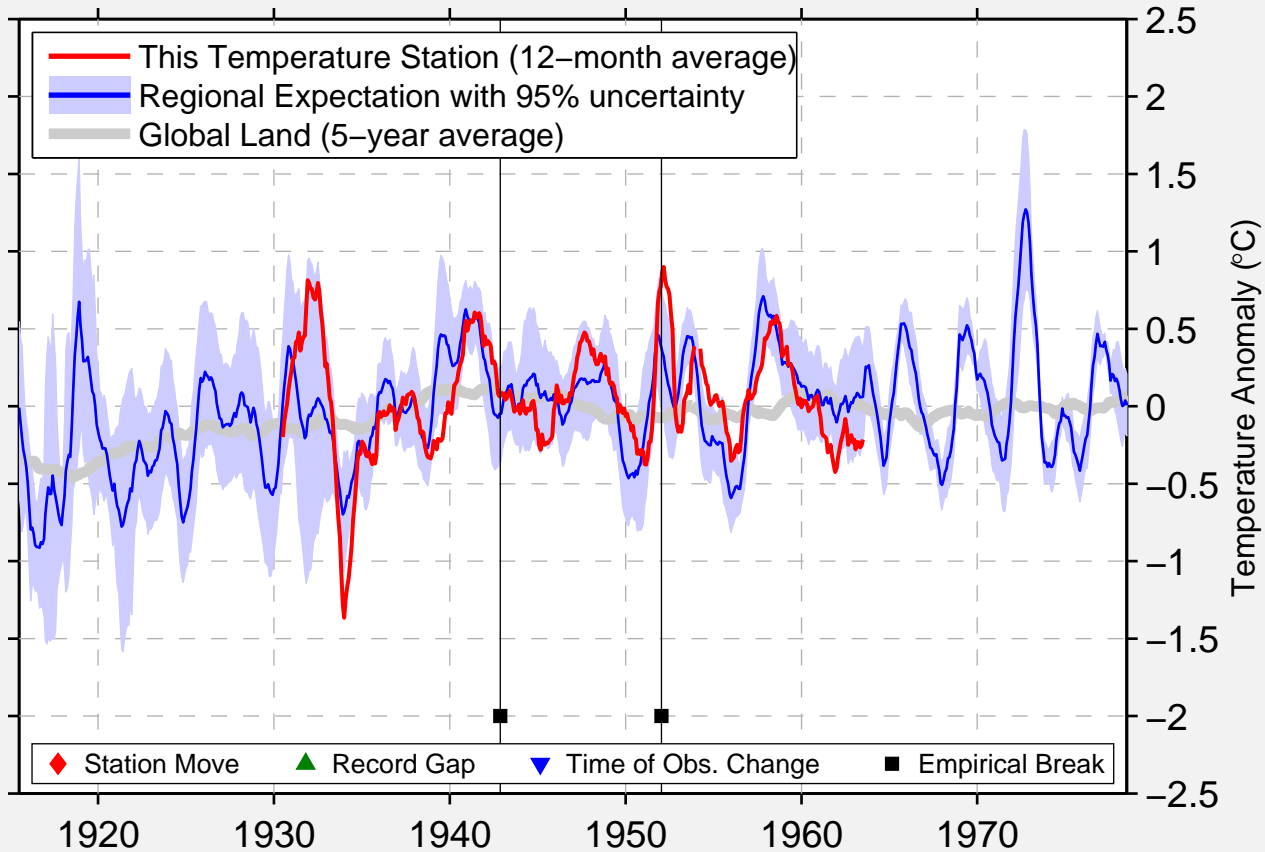

HUANCAYO

12.030 S, 75.330 W (Peru)

Data Quality Controlled and Aligned at Breakpoints

Berkeley Earth