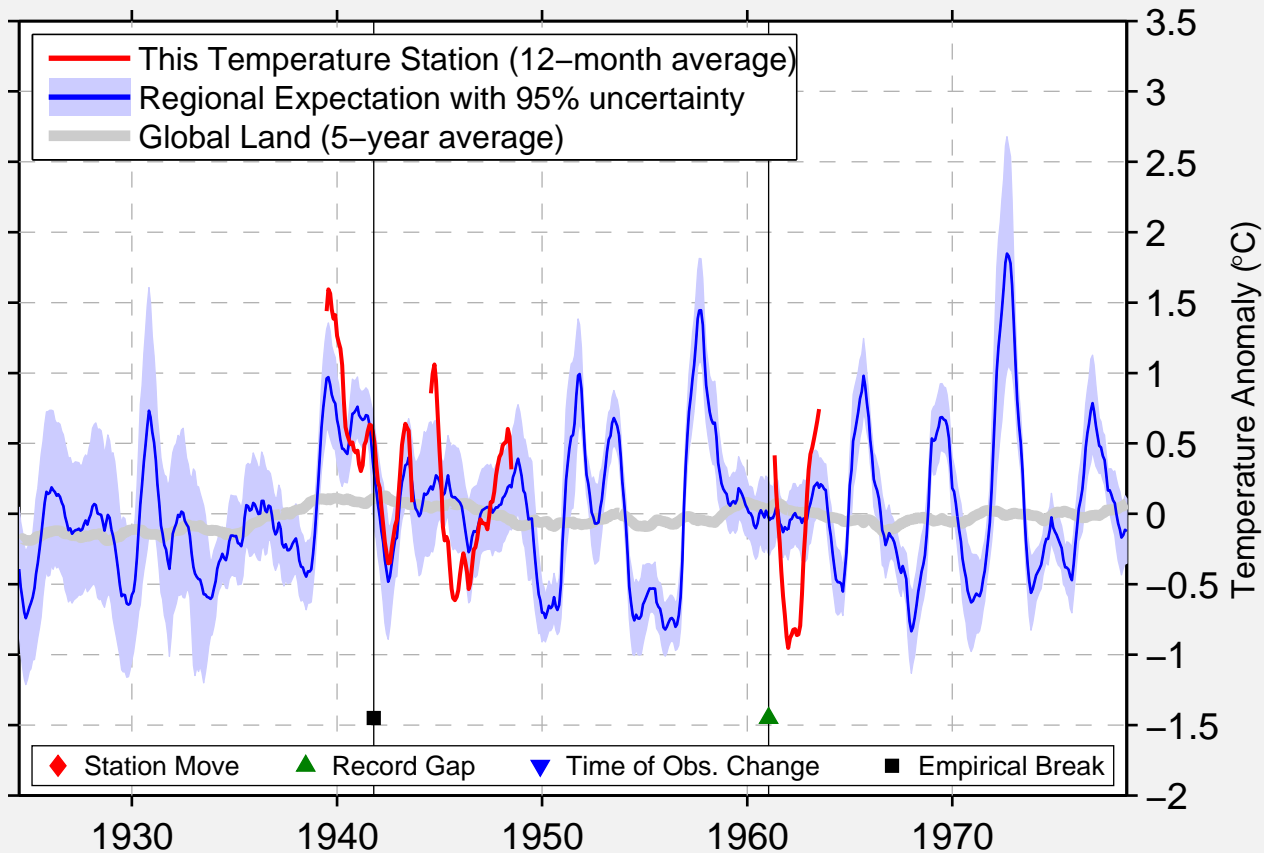

LA PUNTA (NA)  
12.070 S, 77.170 W (Peru)

Data Quality Controlled and Aligned at Breakpoints

Berkeley Earth