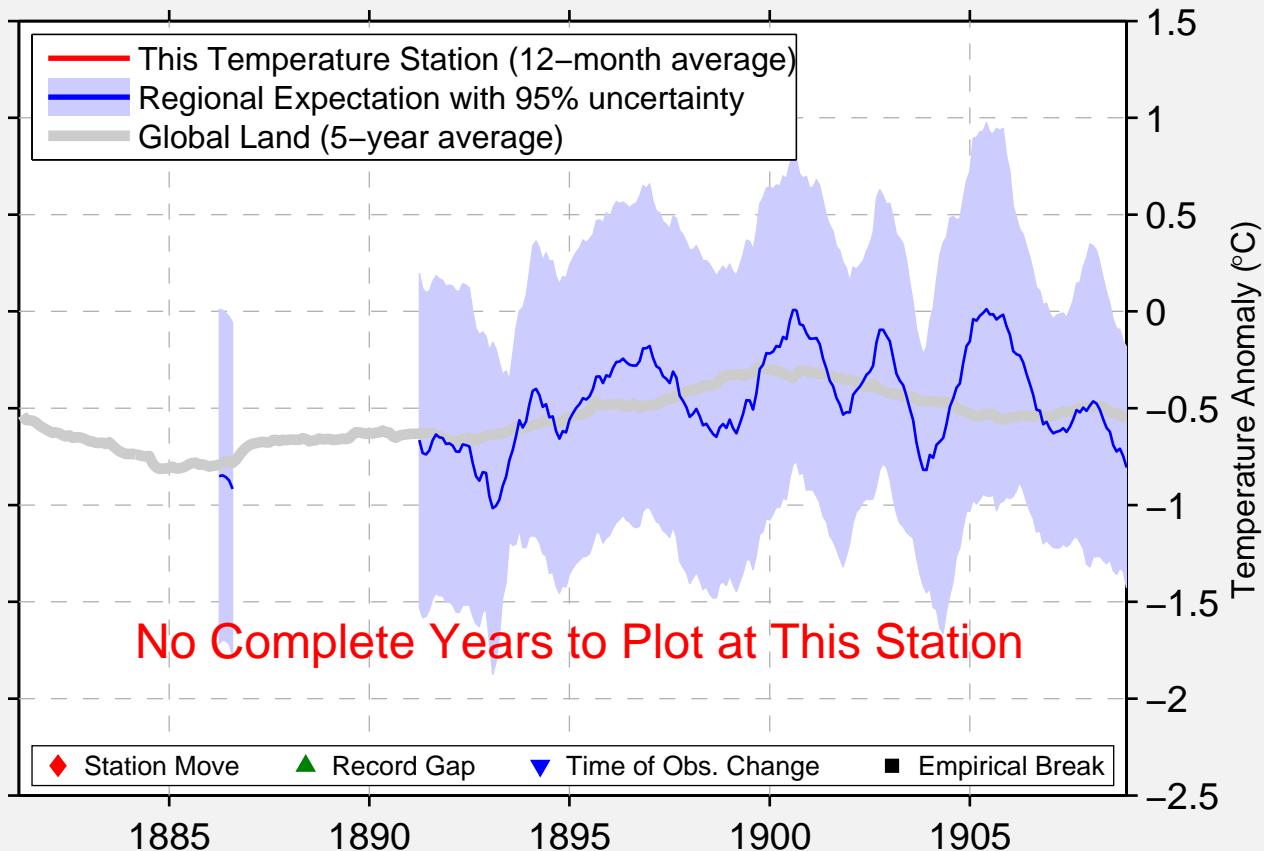

LIMA

12.070 S, 79.350 W (Peru)

No Complete Years to Plot at This Station

◆ Station Move ▲ Record Gap ▼ Time of Obs. Change ■ Empirical Break