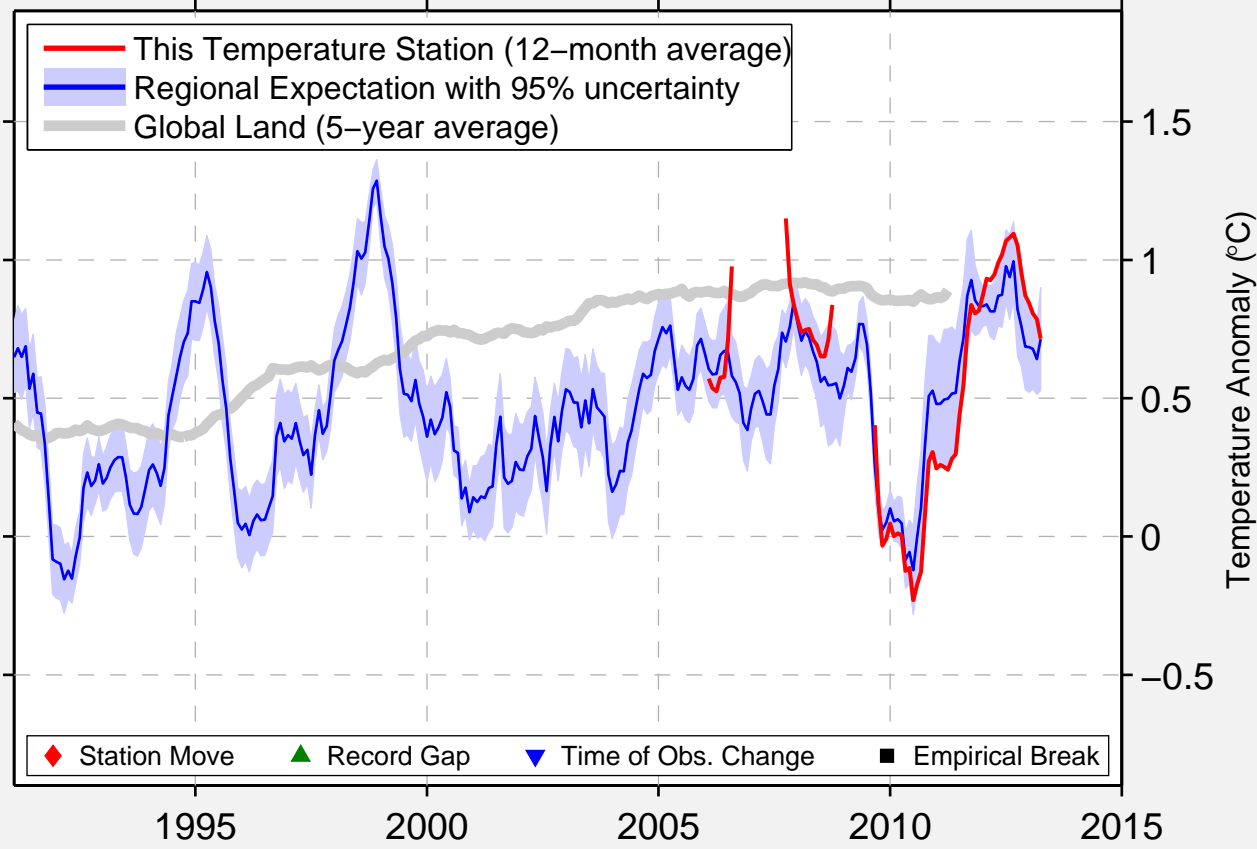

BAY OF CAMPECHE

22.017 N, 94.050 W ([Missing])

Data Quality Controlled and Aligned at Breakpoints

Berkeley Earth