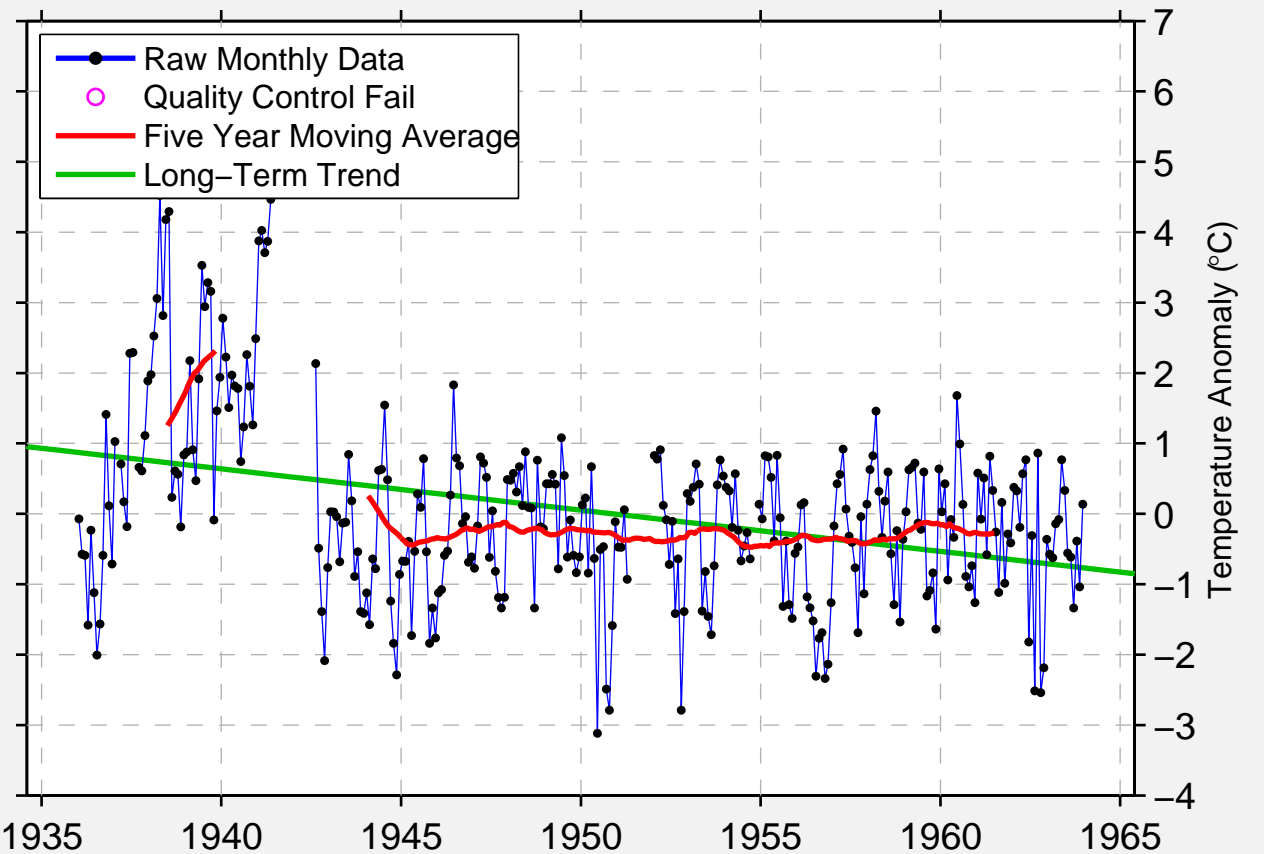

# IMATA

15.820 S, 71.070 W (Peru)

- Raw Monthly Data
- Quality Control Fail
- Five Year Moving Average
- Long-Term Trend

Temperature Anomaly (°C)

1935 1940 1945 1950 1955 1960 1965