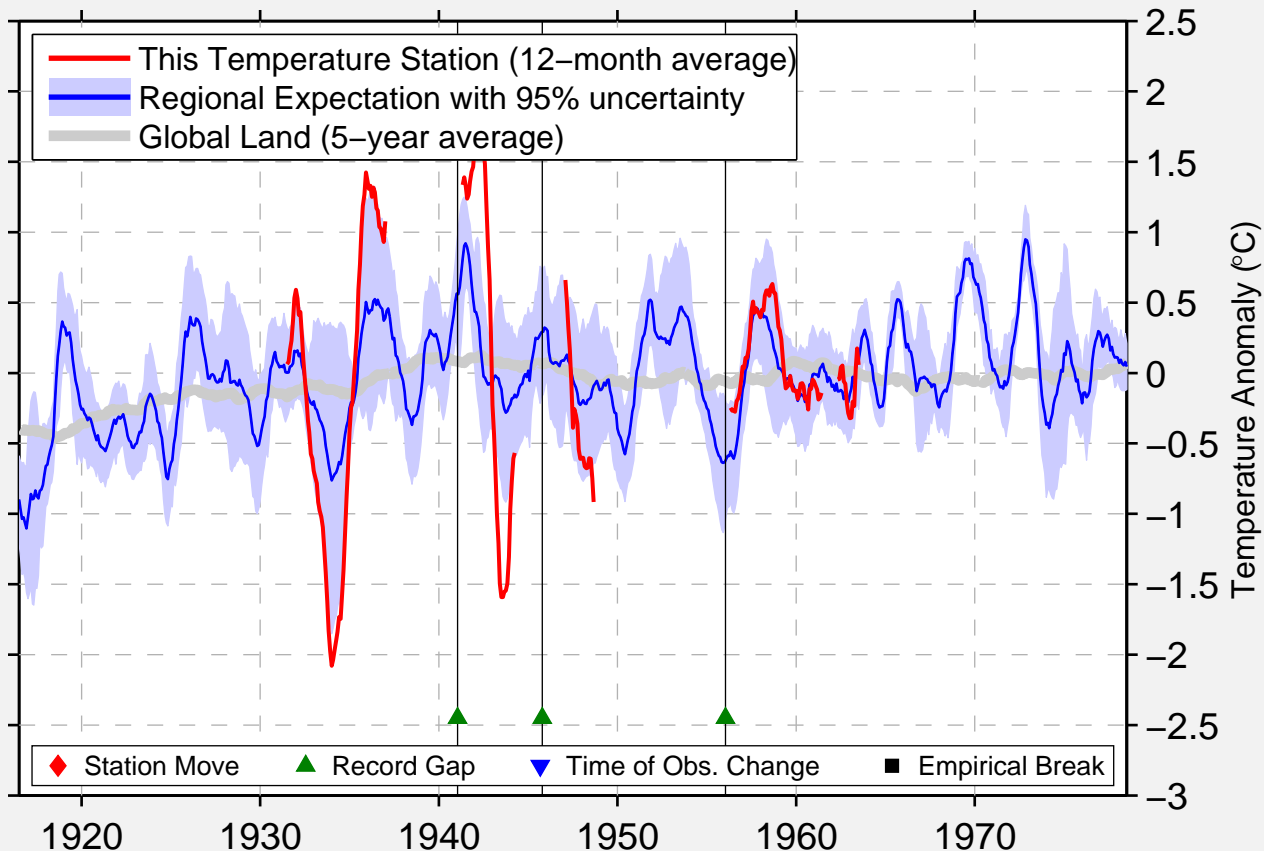

AREQUIPA

16.400 S, 71.520 W (Peru)

Data Quality Controlled and Aligned at Breakpoints

Berkeley Earth