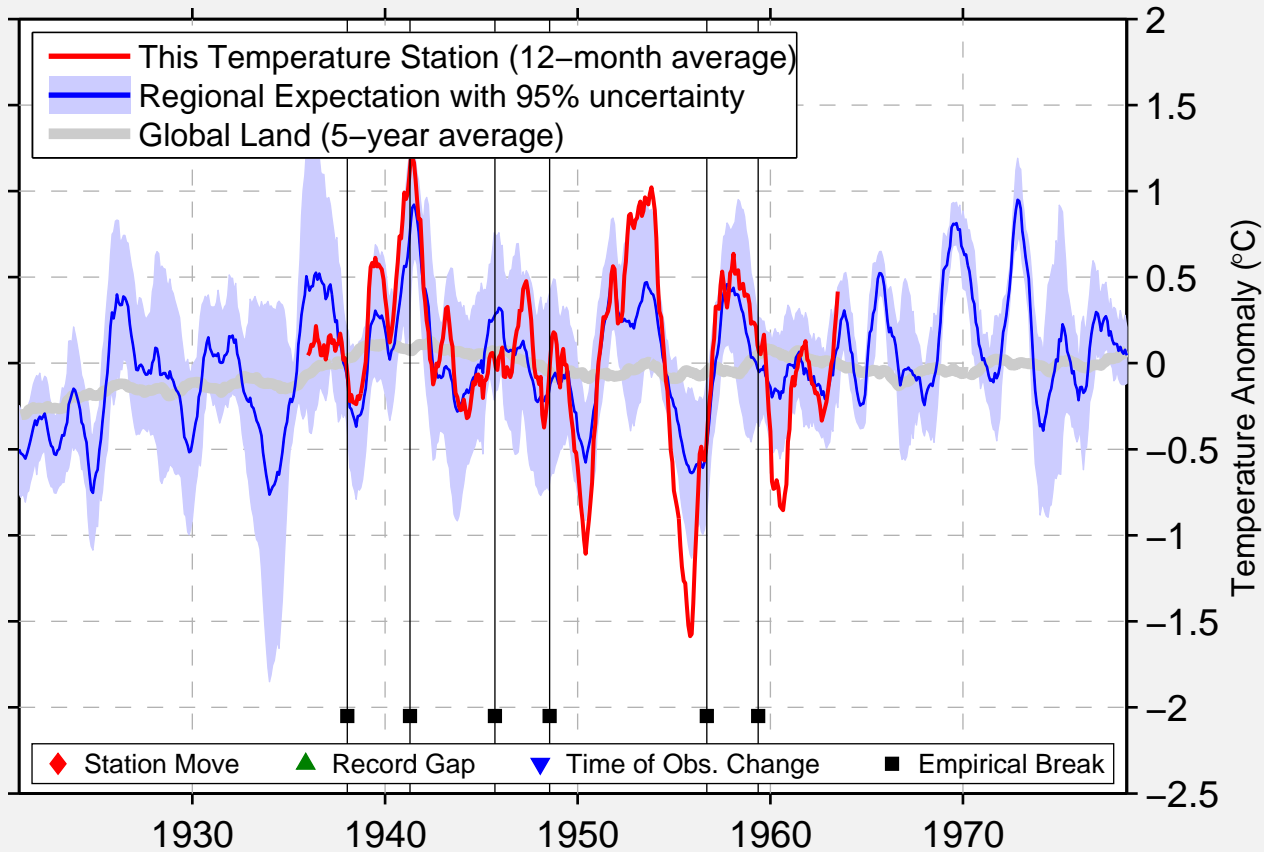

VITOR

16.450 S, 71.800 W (Peru)

Data Quality Controlled and Aligned at Breakpoints

Berkeley Earth