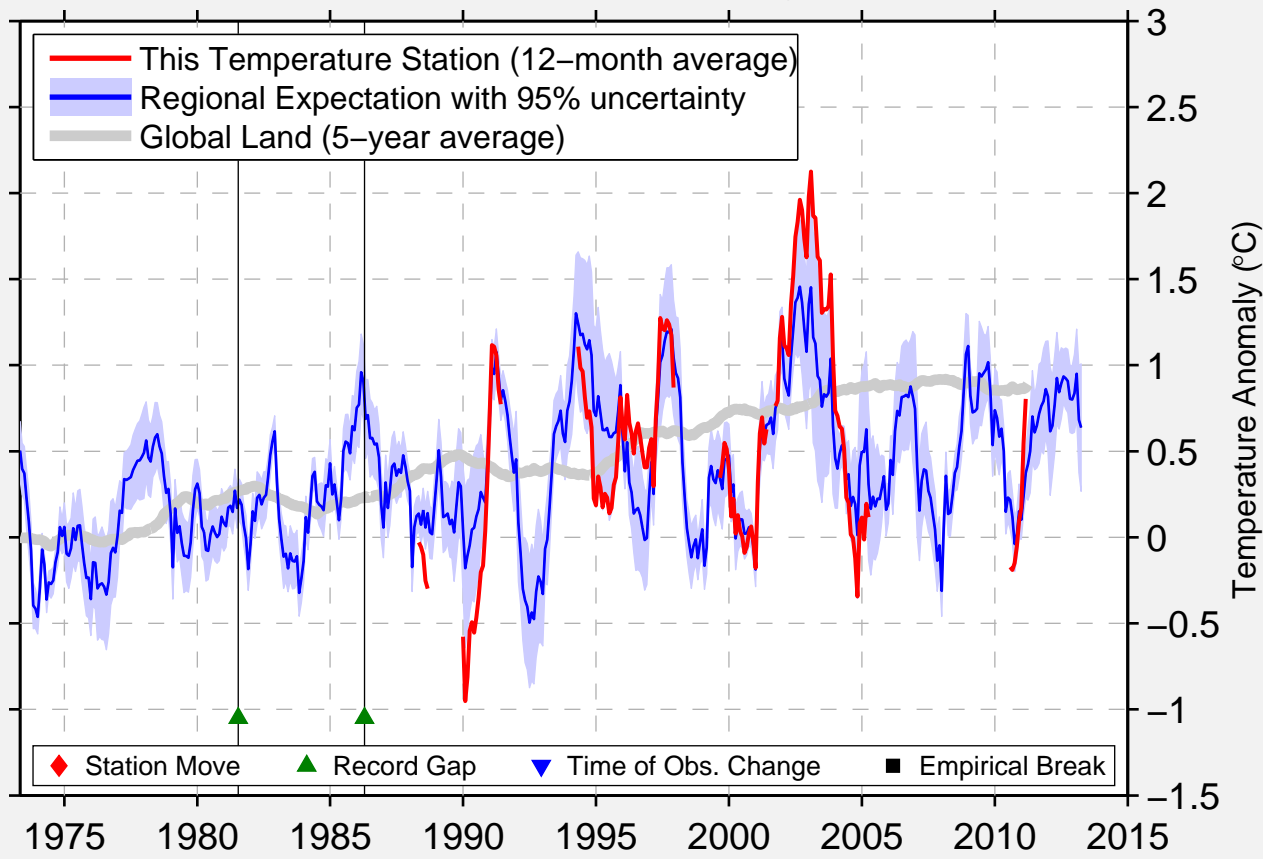

BASE 5 GRAL A.JARA

19.533 S, 59.367 W (Paraguay)

Data Quality Controlled and Aligned at Breakpoints

Berkeley Earth