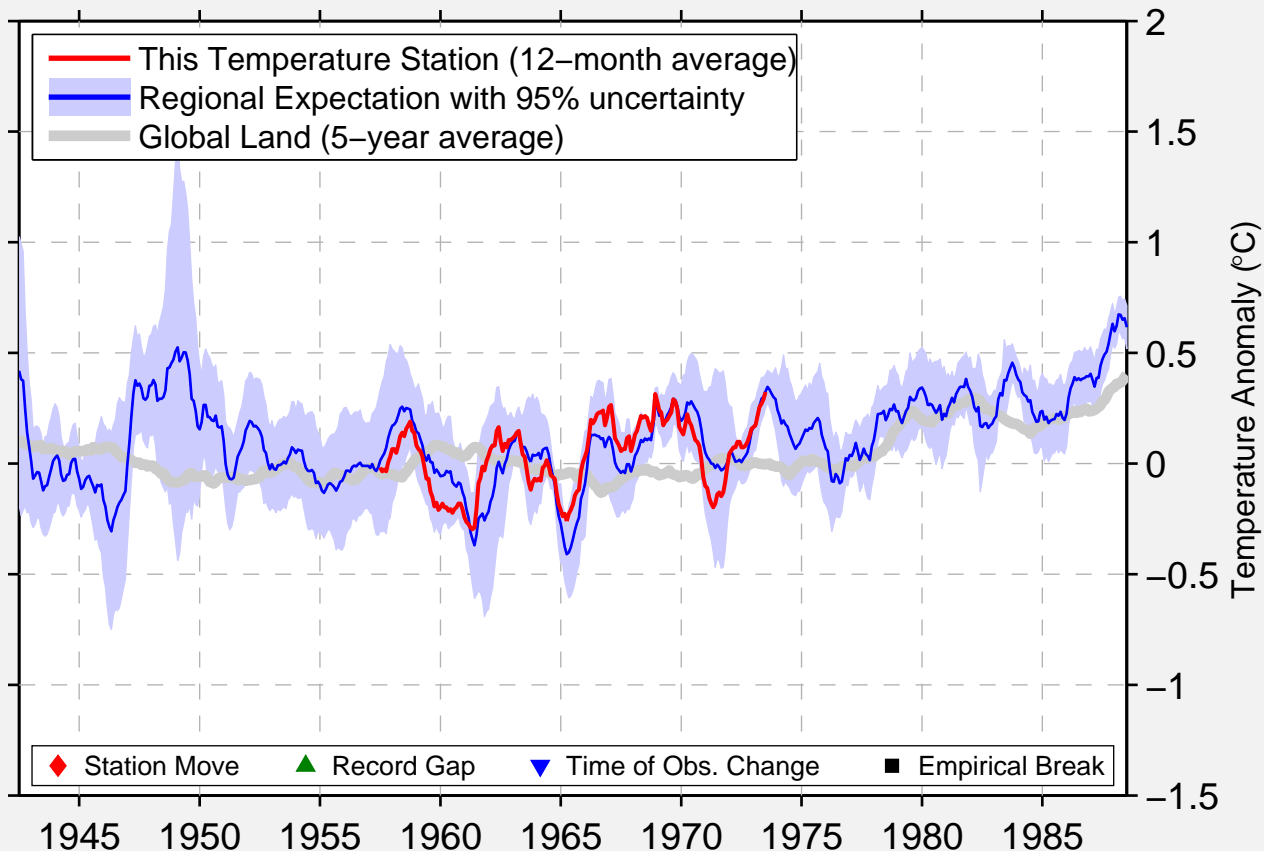

WEWAK A/F (MB2)

3.580 S, 143.670 E (Papua New Guinea)

Data Quality Controlled and Aligned at Breakpoints

Berkeley Earth