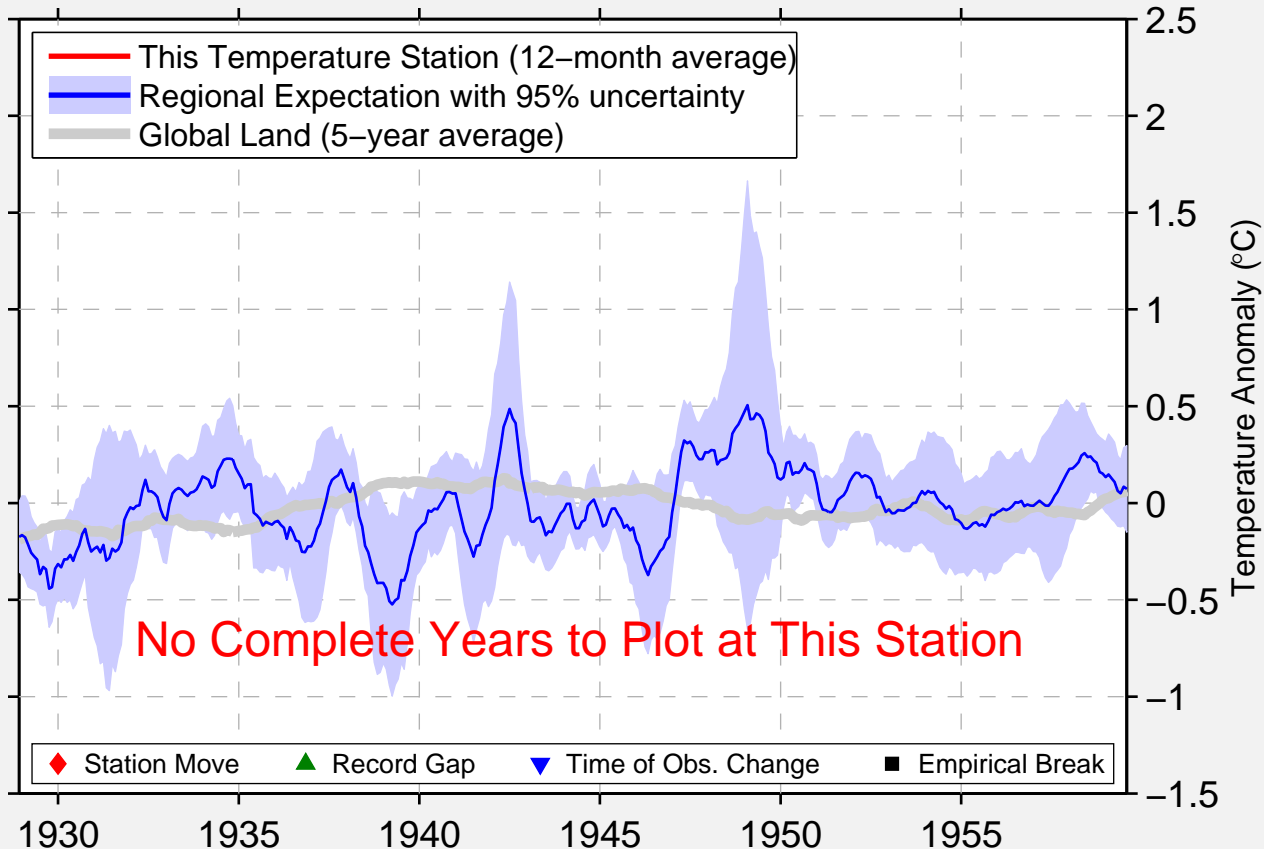

GUSAP NEW GUINEA

6.066 S, 145.916 E (Papua New Guinea)

No Complete Years to Plot at This Station

◆ Station Move ▲ Record Gap ▼ Time of Obs. Change ■ Empirical Break