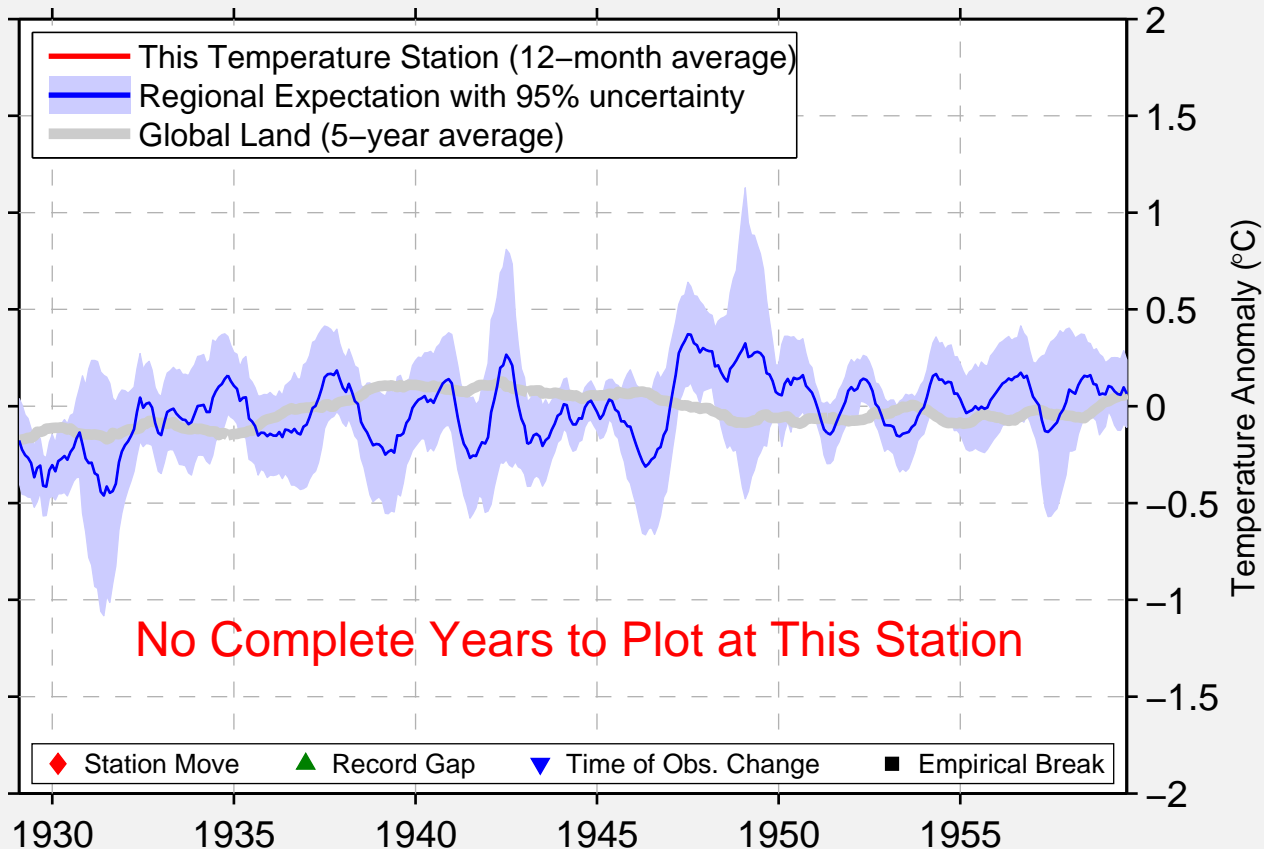

KANDRIAN

6.217 S, 149.533 E (Papua New Guinea)

Data Quality Controlled and Aligned at Breakpoints

Berkeley Earth