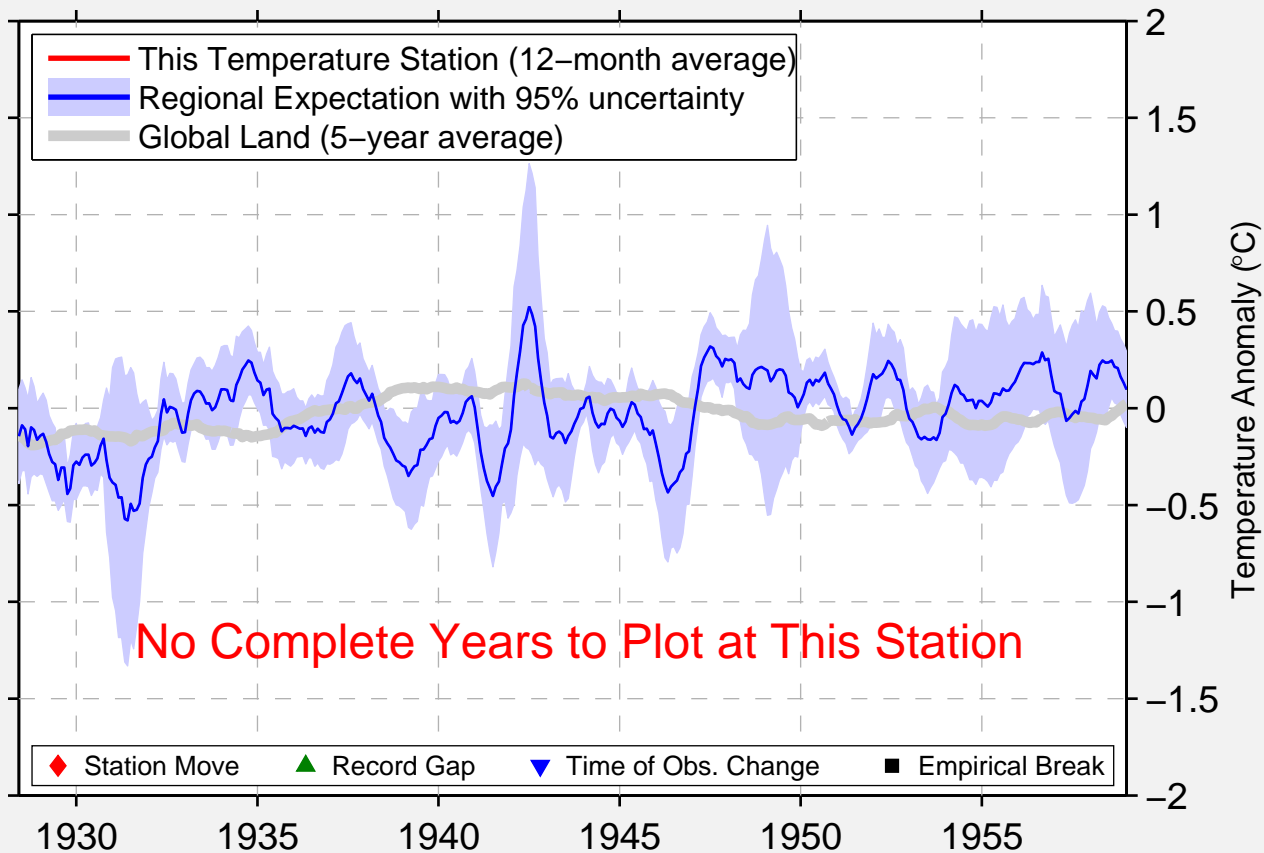

# CAPE WARD HUNT NEW GUINEA

8.066 S, 148.166 E (Papua New Guinea)

Data Quality Controlled and Aligned at Breakpoints

Berkeley Earth