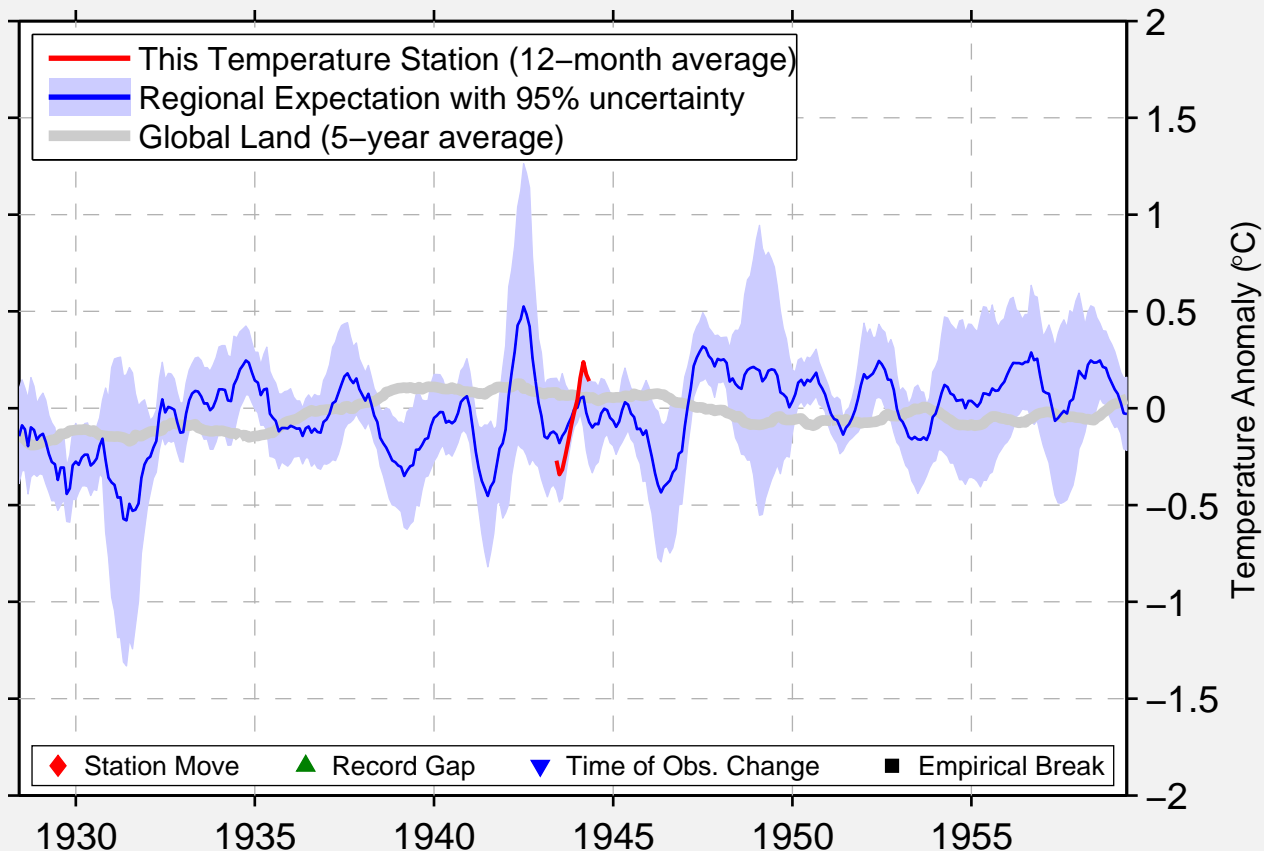

POPONDETTA

8.750 S, 148.250 E (Papua New Guinea)

Data Quality Controlled and Aligned at Breakpoints

Berkeley Earth