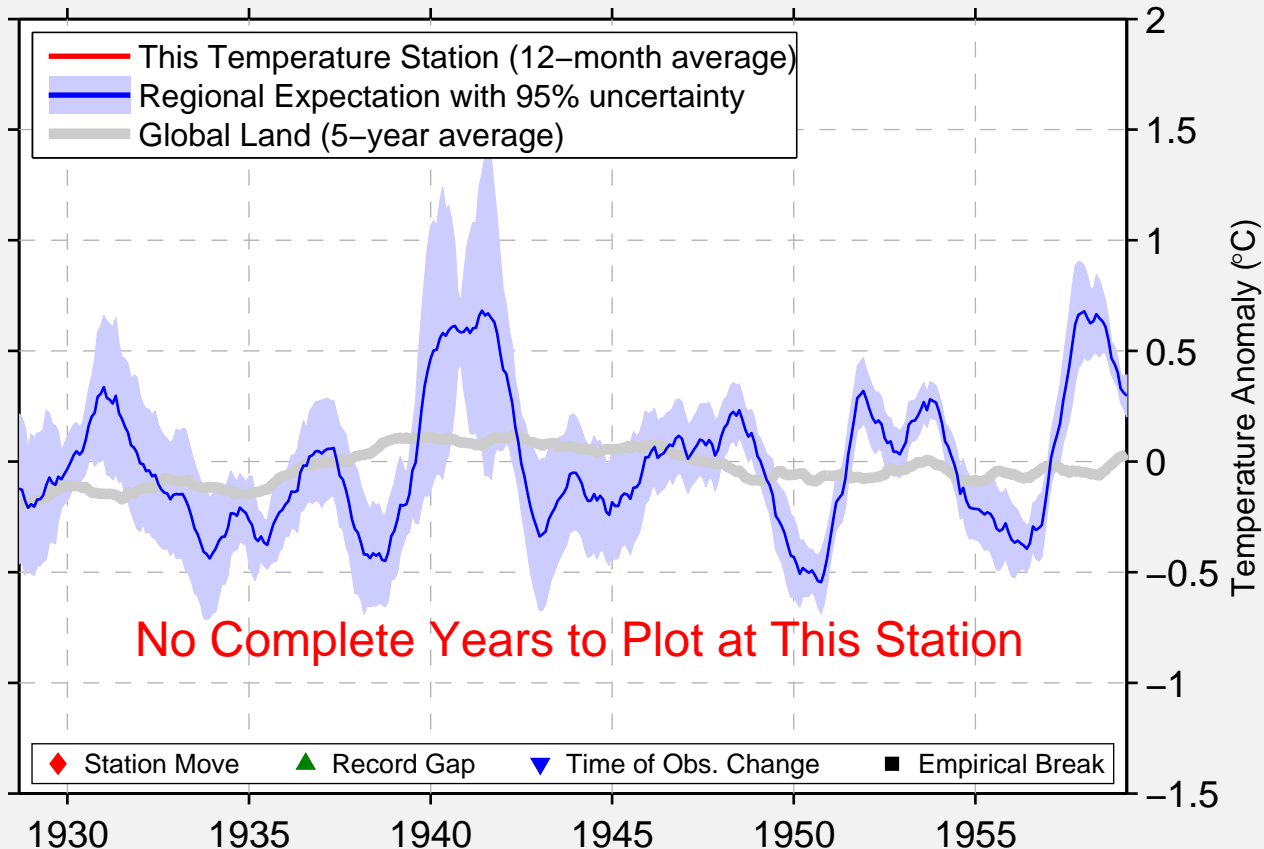

# MANDINGA PANAMA

9.450 N, 79.083 W (Panama)

No Complete Years to Plot at This Station

◆ Station Move    ▲ Record Gap    ▼ Time of Obs. Change    ■ Empirical Break