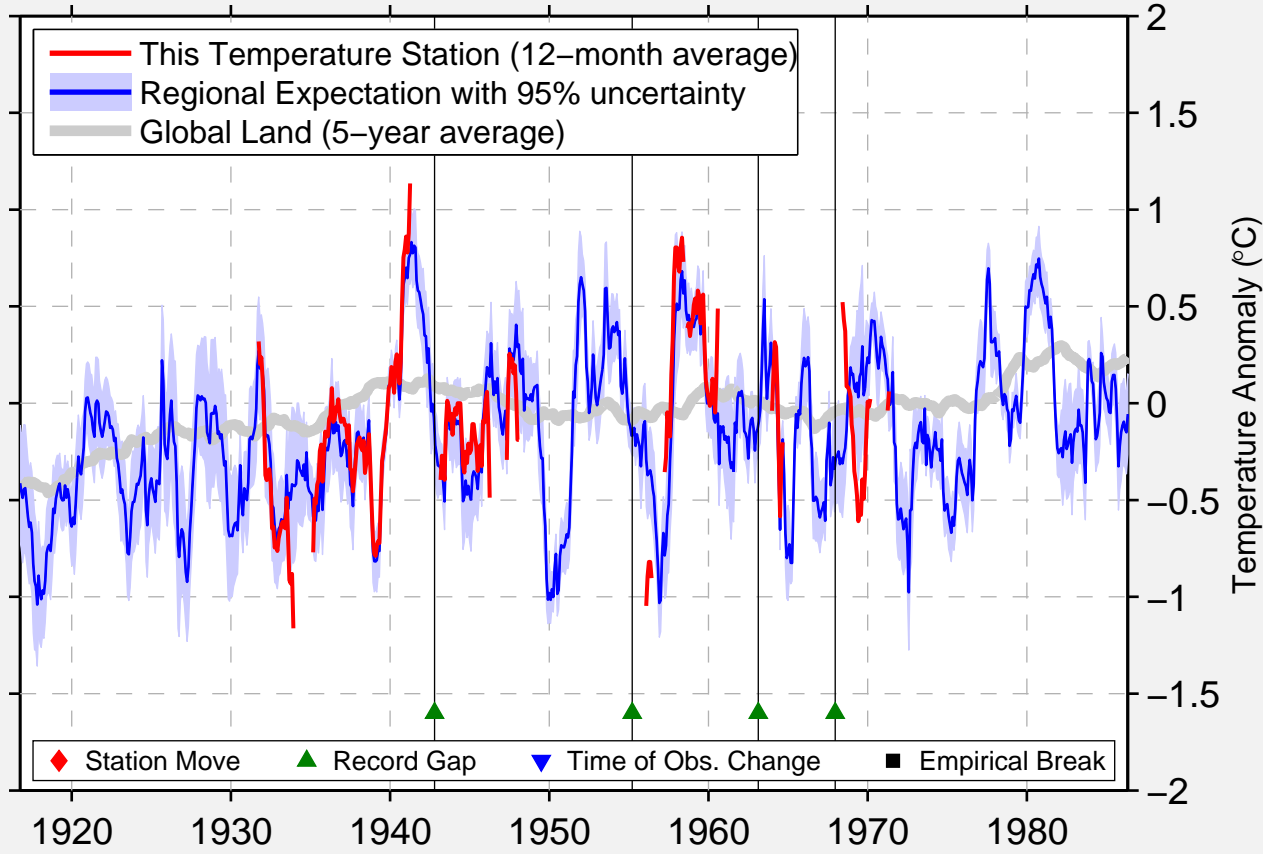

# LASBELLA

26.230 N, 66.320 E (Pakistan)

Data Quality Controlled and Aligned at Breakpoints

Berkeley Earth