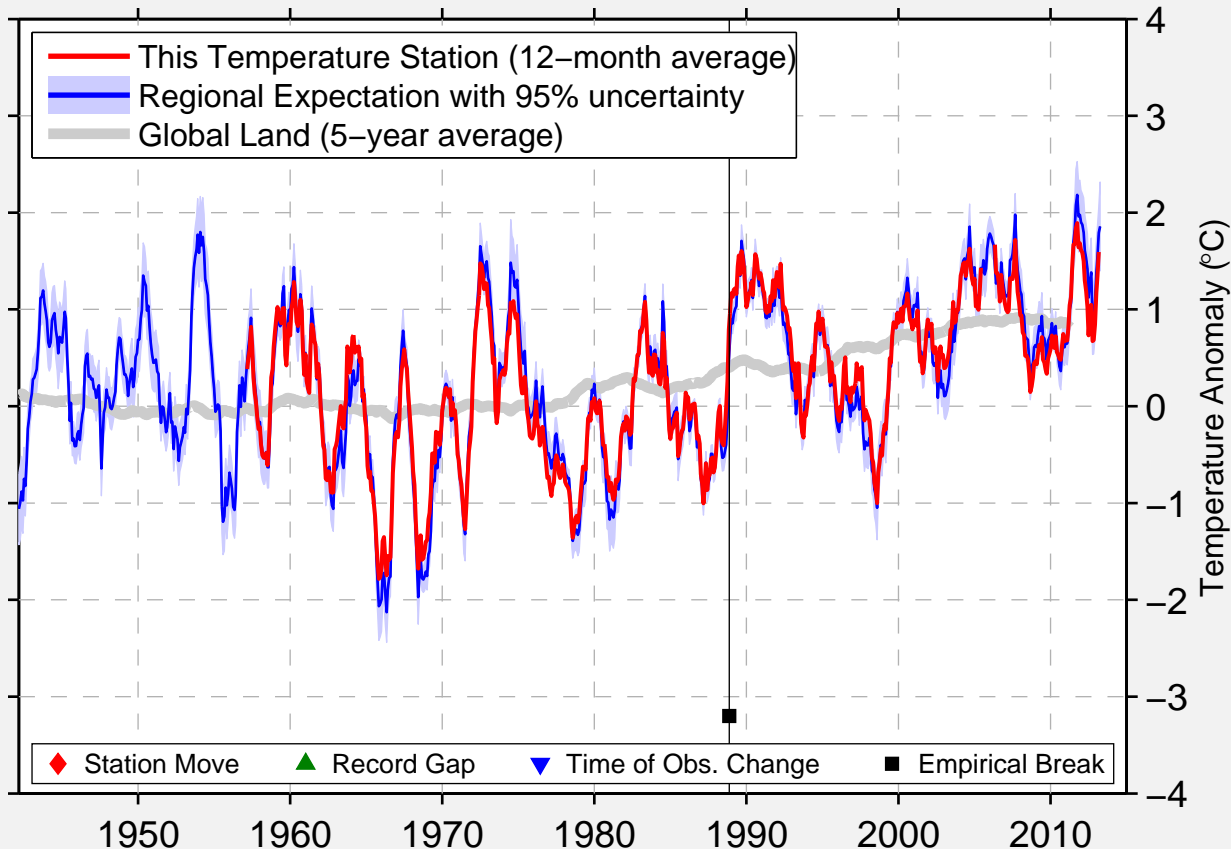

SLETTNES FYR

71.084 N, 28.218 E (Norway)

Data Quality Controlled and Aligned at Breakpoints

Berkeley Earth