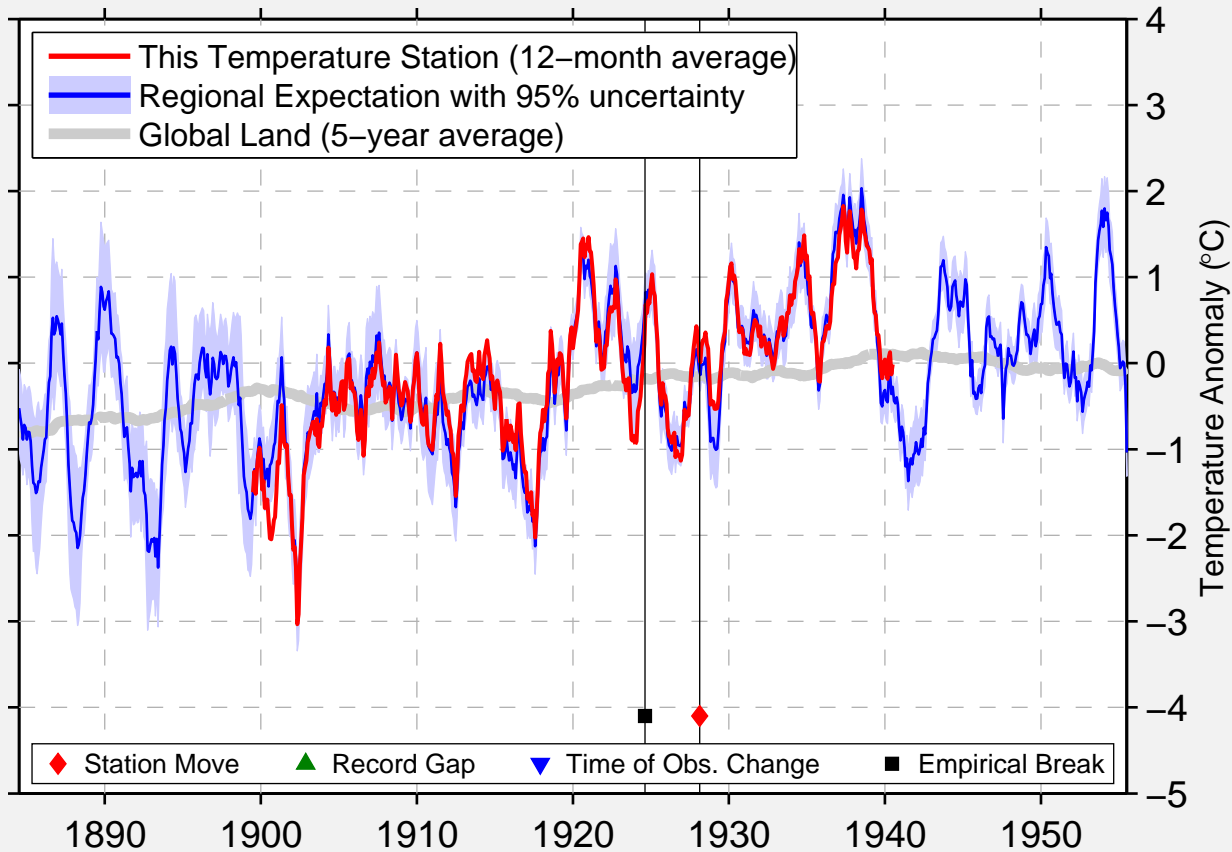

MEHAVEN-SLETNES

71.050 N, 28.000 E (Norway)

Data Quality Controlled and Aligned at Breakpoints

Berkeley Earth