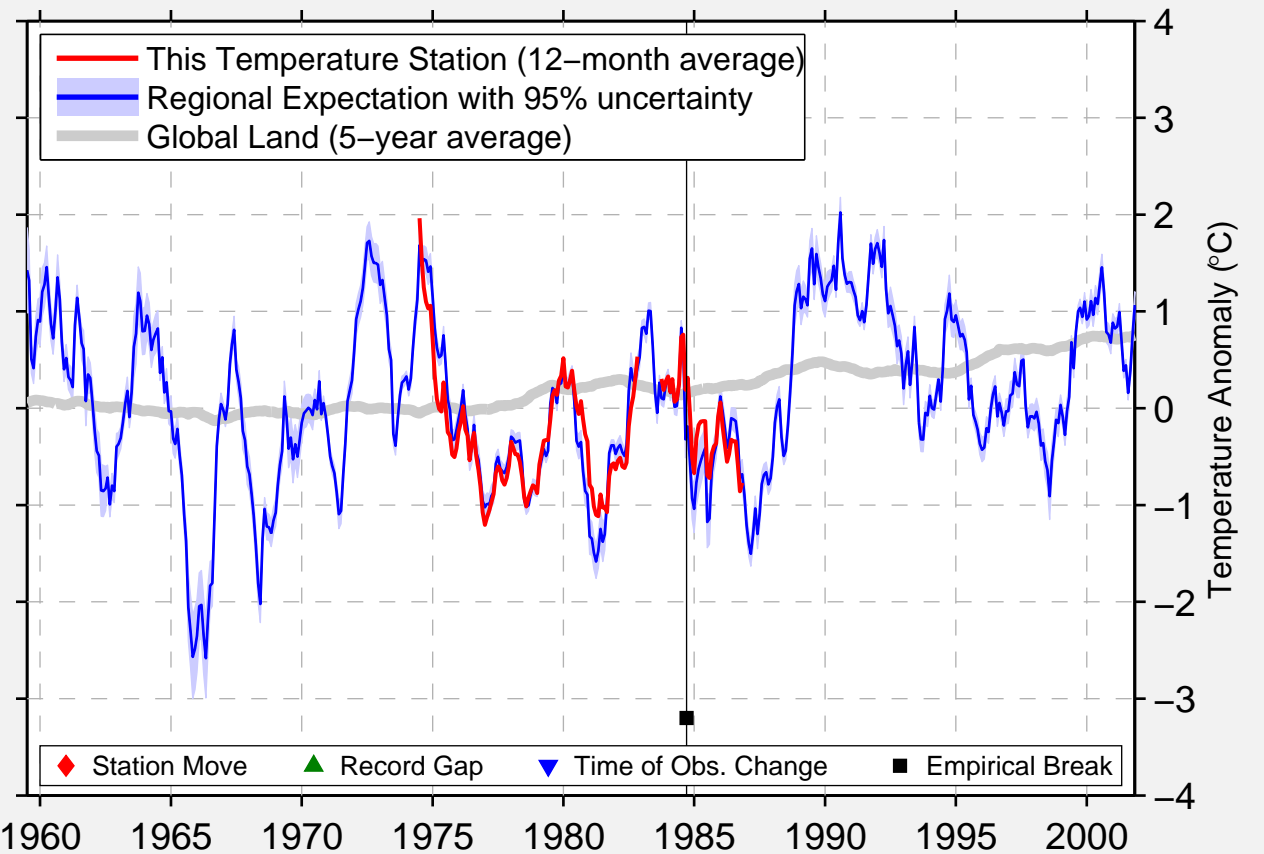

HAMMERFEST RADIO

70.683 N, 23.683 E (Norway)

Data Quality Controlled and Aligned at Breakpoints

Berkeley Earth