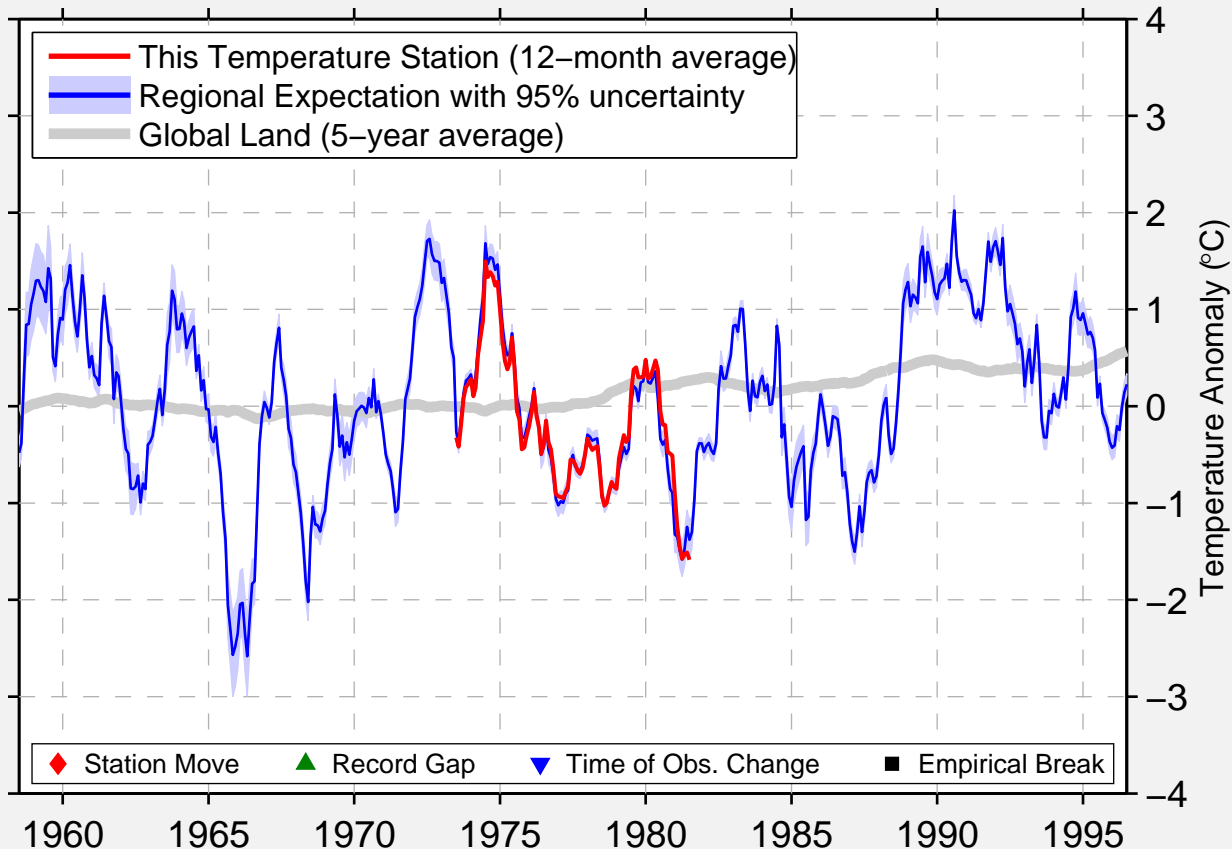

BRENNELV

70.067 N, 25.117 E (Norway)

Data Quality Controlled and Aligned at Breakpoints

Berkeley Earth