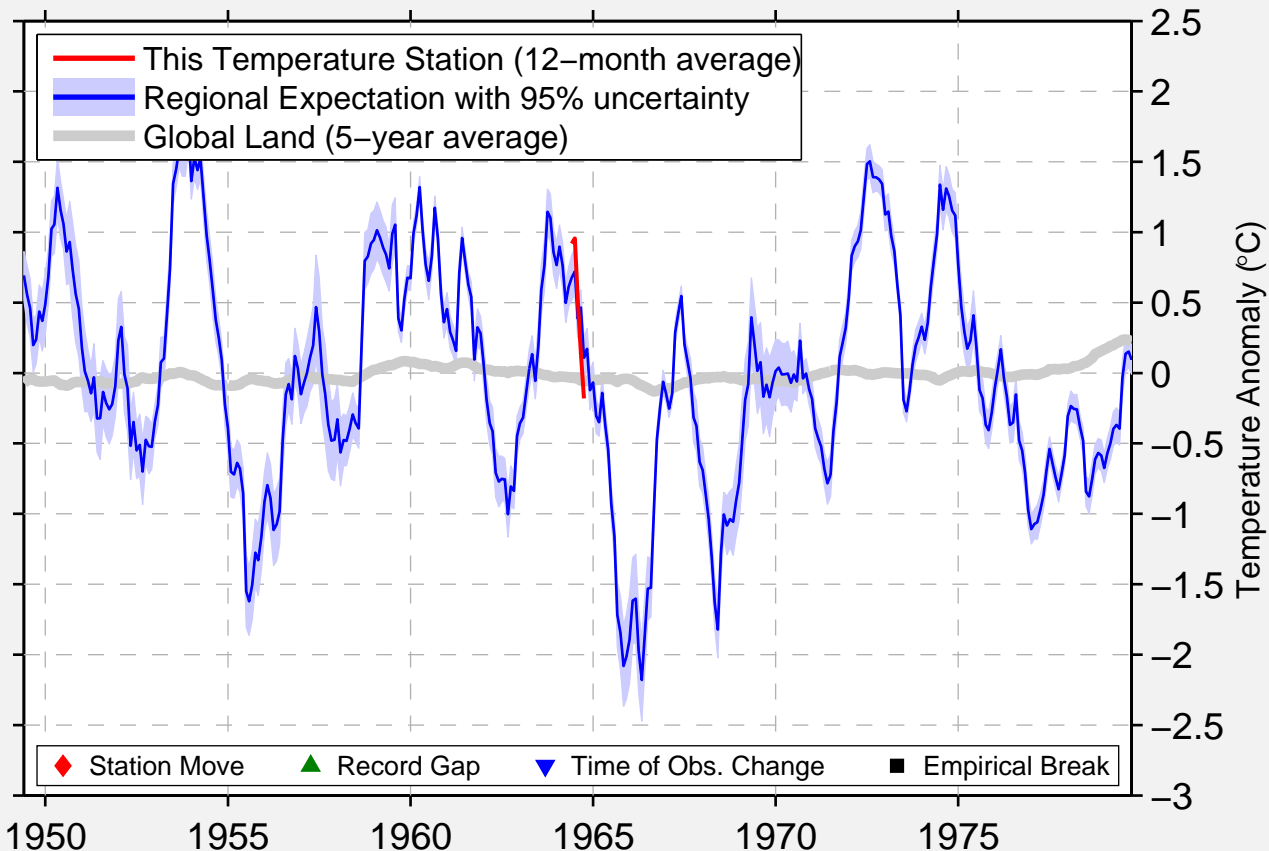

STORSTEINNES I BALSFJORD

69.247 N, 19.231 E (Norway)

1950 1955 1960 1965 1970 1975

Data Quality Controlled and Aligned at Breakpoints

Berkeley Earth